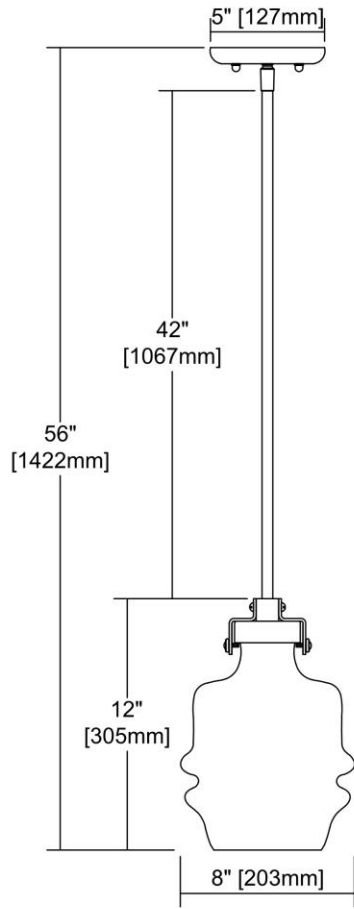

ITEM DIMENSIONS

Width	8 inches
Depth	8 inches
Height	12 inches
Weight	6 pounds

RATINGS & SPECIFICATIONS

Safety Rating	N/A	Certification	N/A
ADA Compliant	N/A	Voltage	N/A

ADDITIONAL DIMENSIONS

Backplate / Canopy	5x5
HCWO	N/A
Min. Extension	N/A
Max. Extension	N/A

BULBS / SOCKETS

Quantity	1	Wattage	60 watts
Included	No	Type	A19 (E26 Medium Base)
Other	N/A		

CHAIN / CORD INFORMATION

Chain	N/A	Cord	N/A
--------------	-----	-------------	-----

SHADE / GLASS DETAILS

OVERALL HEIGHT			
Min.	N/A	Max.	N/A

Shade/Glass Description	Clear Glass
--------------------------------	-------------

EXTENSION ROD(S)

Rods: 1-6, 3-12

Width	N/A	Height	N/A
Width at Top	N/A	Width at Bottom	N/A

Rev. 5/9/2019