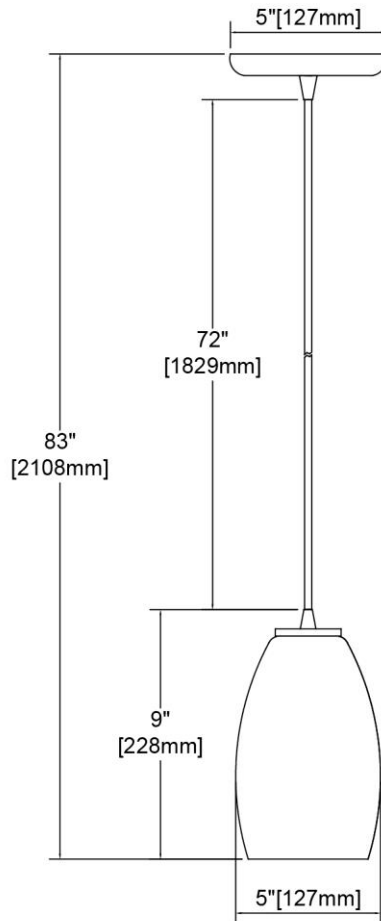


	ITEM #:	60216/1
	UPC	748119138077
	Description	Nature's Collage 1-Light Mini Pendant in Satin Nickel with Feathered Brown and Red-Toned Glass
	Finish	Satin Nickel
	Materials	Glass, Steel
	Brand	ELK Lighting
	Collection	Nature's Collage
	Category	Indoor Lighting
	Type	Mini Pendant

ITEM DIMENSIONS				RATINGS & SPECIFICATIONS				
Width	5 inches			Safety Rating	UL		Certification	Dry locations
Depth	5 inches			ADA Compliant	N/A		Voltage	120 volts
Height	9 inches			BULBS / SOCKETS				
Weight	3 pounds			Quantity	1	Wattage	100 watts	
ADDITIONAL DIMENSIONS				Included	No		Type	A19 (E26 Medium Base)
Backplate / Canopy	5 diameter			Other	N/A			
HCWO	N/A			CHAIN / CORD INFORMATION				
Min. Extension	N/A			Chain	N/A		Cord	72 inches - Clear
Max. Extension	N/A			SHADE / GLASS DETAILS				
OVERALL HEIGHT				Shade/Glass Description	Glass with Feathered Brown and Red Tones			
Min.	12 inches	Max.	83 inches					
EXTENSION ROD(S)				Width	5 inches		Height	8 inches
N/A				Width at Top	N/A		Width at Bottom	N/A