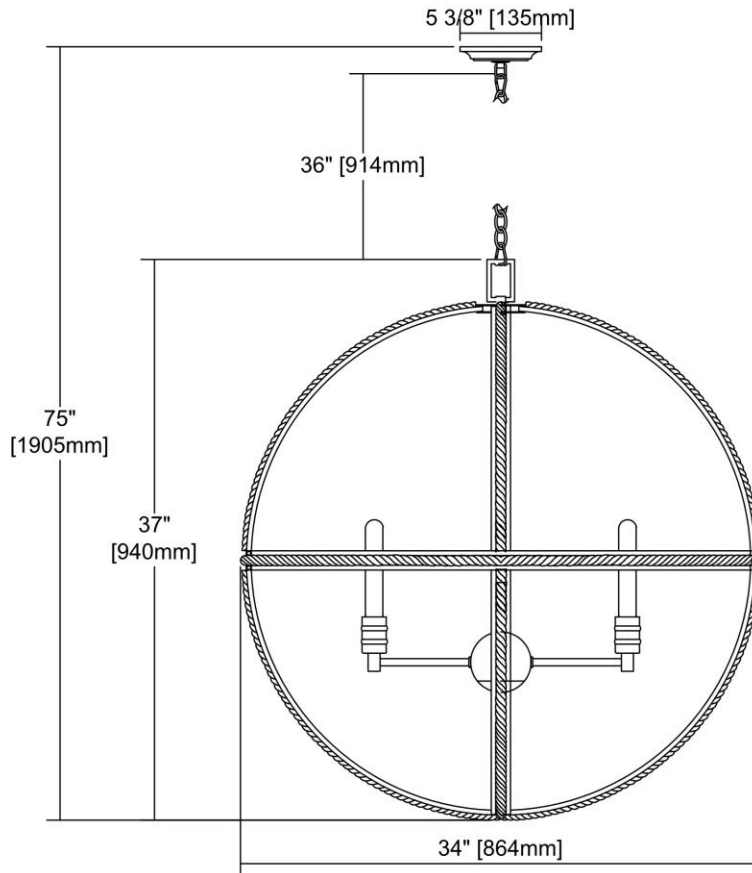

ITEM #:	63066-6
UPC	748119098845
Description	Natural Rope 6-Light Chandelier in Oil Rubbed Bronze
Finish	Oil Rubbed Bronze
Materials	Metal, Rope
Brand	ELK Lighting
Collection	Natural Rope
Category	Indoor Lighting
Type	Chandelier

ITEM DIMENSIONS				RATINGS & SPECIFICATIONS				
Width	34 inches			Safety Rating	UL		Certification	N/A
Depth	34 inches			ADA Compliant	N/A		Voltage	N/A
Height	37 inches			BULBS / SOCKETS				
Weight	15 pounds			Quantity	6		Wattage	60 watts
ADDITIONAL DIMENSIONS				Included	No		Type	A19 (E26 Medium Base)
Backplate / Canopy	N/A			Other	N/A			
HCWO	N/A			CHAIN / CORD INFORMATION				
Min. Extension	N/A			Chain	N/A		Cord	N/A
Max. Extension	N/A			SHADE / GLASS DETAILS				
OVERALL HEIGHT				Shade/Glass Description	No Shade/Glass			
Min.	N/A		Max.	N/A				
EXTENSION ROD(S)				Width	N/A		Height	N/A
N/A				Width at Top	N/A		Width at Bottom	N/A