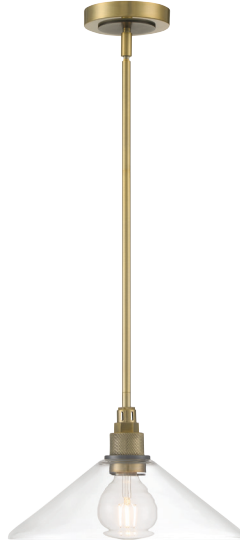

**Charis  
Pendant  
6331**

Project Name \_\_\_\_\_

Fixture Type \_\_\_\_\_

Quantity \_\_\_\_\_

Norwell | Lighting

ILEX

**Custom Metalcraft**

6331-PNBN-CL

6331-ANOB-CL

Sconce 6231

Product Name / Model / Dimensions				Finish Options	Diffuser	Lamping Options
<b>Charis Pendant 6331</b>				<b>Standard</b> Antique Brass with Oil Rubbed Bronze / ANOB Polished Nickel with Brushed Nickel / PNBN	<b>Standard</b> Clear Glass / CL  Glass Size: 4 1/4" H x 12 1/2" W	<b>Standard</b> Incandescent 1-60 Watt Medium Base Edison G25 Recommended
	Height	Width	Overall Height			
6331	49"	12 1/2"	49" Max			
Product ships with (3) 12" stems and (1) 6" stem Canopy 4 3/4" diameter						