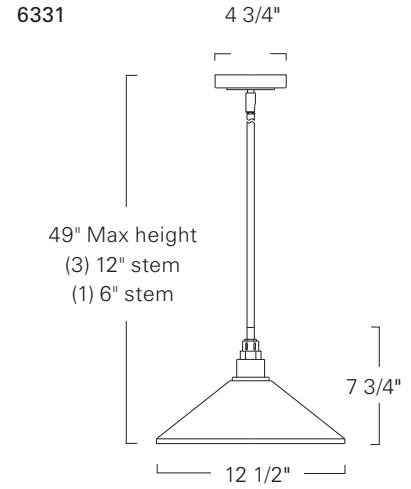

**Charis  
Pendant  
6331**

Project Name \_\_\_\_\_

Fixture Type \_\_\_\_\_

Quantity \_\_\_\_\_

Norwell | Lighting

ILEX

**Custom Metalcraft**

6331-PNBN-CL

6331-ANOB-CL

Sconce 6231

Product Name / Model / Dimensions				Finish Options	Diffuser	Lamping Options
<b>Charis Pendant 6331</b>				<b>Standard</b> Antique Brass with Oil Rubbed Bronze / ANOB Polished Nickel with Brushed Nickel / PNBN	<b>Standard</b> Clear Glass / CL  Glass Size: 4 1/4" H x 12 1/2" W	<b>Standard</b> Incandescent 1-60 Watt Medium Base Edison G25 Recommended
	Height	Width	Overall Height			
6331	49"	12 1/2"	49" Max			
Product ships with (3) 12" stems and (1) 6" stem Canopy 4 3/4" diameter						