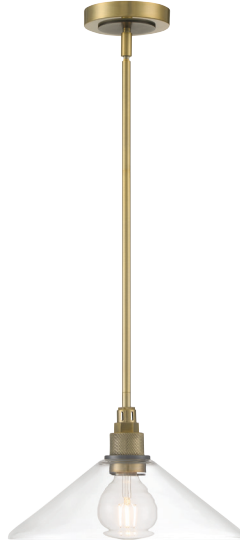

**Charis  
Pendant  
6331**

Project Name \_\_\_\_\_

Fixture Type \_\_\_\_\_

Quantity \_\_\_\_\_

Norwell | Lighting

**ILEX**

**Custom Metalcraft**

6331-PNBN-CL

6331-ANOB-CL

Sconce 6231

Product Name / Model / Dimensions				Finish Options	Diffuser	Lamping Options
<b>Charis Pendant 6331</b>				<b>Standard</b> Antique Brass with Oil Rubbed Bronze / <b>ANOB</b> Polished Nickel with Brushed Nickel / <b>PNBN</b>	<b>Standard</b> Clear Glass / <b>CL</b>  Glass Size: 4 1/4" H x 12 1/2" W	<b>Standard</b> Incandescent 1-60 Watt Medium Base Edison G25 Recommended
	Height	Width	Overall Height			
6331	49"	12 1/2"	49" Max			
Product ships with (3) 12" stems and (1) 6" stem Canopy 4 3/4" diameter						