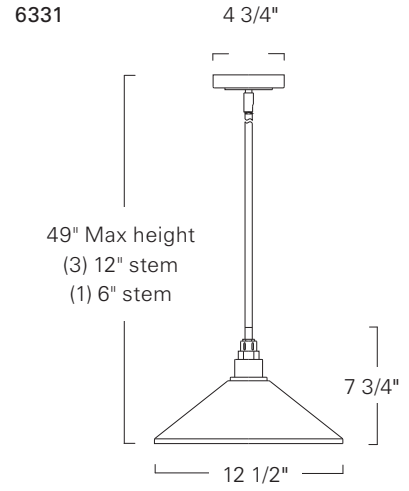

**Charis  
Pendant  
6331**

Project Name \_\_\_\_\_

Fixture Type \_\_\_\_\_

Quantity \_\_\_\_\_

Norwell | Lighting

**ILEX**

**Custom Metalcraft**

6331-PNBN-CL

6331-ANOB-CL

Sconce 6231

Product Name / Model / Dimensions				Finish Options	Diffuser	Lamping Options
<b>Charis Pendant 6331</b>				<b>Standard</b> Antique Brass with Oil Rubbed Bronze / <b>ANOB</b> Polished Nickel with Brushed Nickel / <b>PNBN</b>	<b>Standard</b> Clear Glass / <b>CL</b>  Glass Size: 4 1/4" H x 12 1/2" W	<b>Standard</b> Incandescent 1-60 Watt Medium Base Edison G25 Recommended
	Height	Width	Overall Height			
6331	49"	12 1/2"	49" Max			
Product ships with (3) 12" stems and (1) 6" stem Canopy 4 3/4" diameter						