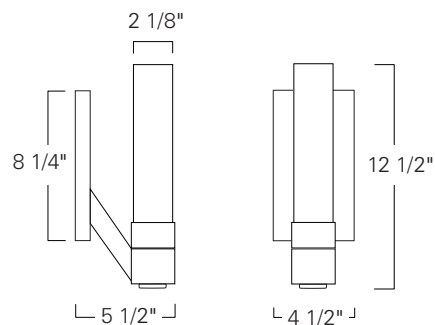

Rohe Single Sconce
6511
Rohe Double Sconce
6512

Project Name _____
Fixture Type _____
Quantity _____

Norwell Lighting

ILEX

Custom Metalcraft

6511-BS-CL

6512-BS-CL

6512-AN-CL

6511

6512

6512 Rohe double sconce mounts vertical or horizontal

6518 Rohe Chandelier

Product Name / Model / Dimensions				Finish Options	Diffuser	Lamping Options
Rohe Single Sconce 6511, Rohe Double Sconce 6512				Standard Black Sand / BS Antique Brass / AN	Standard Clear Glass / CL Glass Size 6511: 2 1/8" W x 10" H Glass Size 6512: 2 1/8" W x 8 7/8" H	Standard 6511; 1-60 Watt E12 Candelabra 6512; 2-60 Watt E12 Candelabra
	Height	Width	Projection			
6511	12 1/2"	4 1/2"	5 1/2"			
6512	20"	4 1/2"	4"			
Backplate 8 1/4" x 4 1/2" x 3/4" depth						