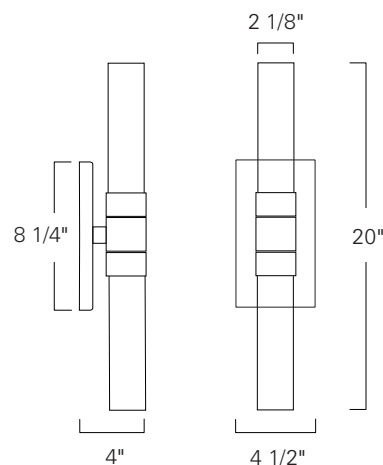

Rohe Single Sconce
6511
Rohe Double Sconce
6512

Project Name _____
Fixture Type _____
Quantity _____

Norwell Lighting

ILEX

Custom Metalcraft

6511-BS-CL

6512-BS-CL

6512-AN-CL

6511

6512

6512 Rohe double sconce mounts vertical or horizontal

6518 Rohe Chandelier

Product Name / Model / Dimensions				Finish Options	Diffuser	Lamping Options
Rohe Single Sconce 6511, Rohe Double Sconce 6512				Standard Black Sand / BS Antique Brass / AN	Standard Clear Glass / CL Glass Size 6511: 2 1/8" W x 10" H Glass Size 6512: 2 1/8" W x 8 7/8" H	Standard 6511; 1-60 Watt E12 Candelabra 6512; 2-60 Watt E12 Candelabra
	Height	Width	Projection			
6511	12 1/2"	4 1/2"	5 1/2"			
6512	20"	4 1/2"	4"			
Backplate 8 1/4" x 4 1/2" x 3/4" depth						