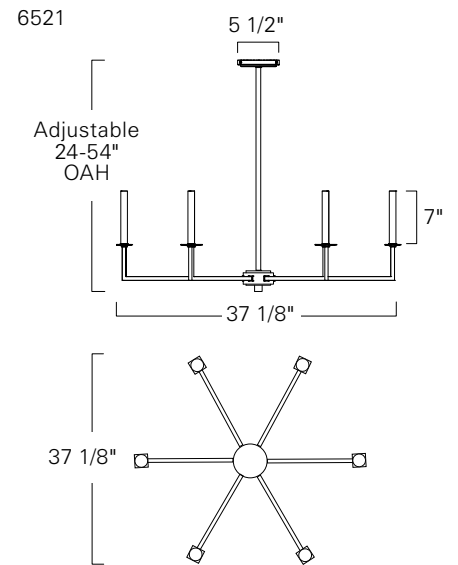

Ray Chandelier

6520 4-Light

6521 6-Light

Project Name _____

Fixture Type _____

Quantity _____

Norwell Lighting

ILEX

Custom Metalcraft

6521-AG-CA

6520-MB-CA

Product Name / Model / Dimensions					Finish Options	Diffuser	Lamping Options
Ray 6520 = 25" and Ray 6521 = 37"					Standard Aged Brass / AG Bronze / BR Matte Black / MB	Standard Candelabra / CA	Standard 6520; 4 - 60 Watt E12 Candelabra 6521; 6 - 60 Watt E12 Candelabra
	Body Height	Diameter	Overall Height*	Canopy			
6520	24"	25 1/8"	54"	5 1/2"			
6521	24"	37 1/8"	54"	5 1/2"			

*Fixture ships with 2-12" stems and 1-6" stem to adjust overall height

Dry Location and Rated UL/ETL Listed

12-2022

DISCLAIMER:

Norwell Lighting and its companies, ILEX Architectural Lighting and Custom Metalcraft reserve the right to change specifications related to its product at anytime. USA Made indicates product is manufactured in East Taunton, Massachusetts facility. Phone: 508-823-1751