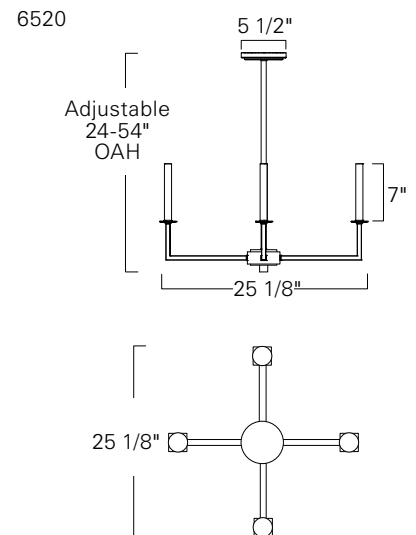

Ray Chandelier

6520 4-Light

6521 6-Light

Project Name _____

Fixture Type _____

Quantity _____

Norwell Lighting

ILEX

Custom Metalcraft

6521-AG-CA

6520-MB-CA

Product Name / Model / Dimensions					Finish Options	Diffuser	Lamping Options
Ray 6520 = 25" and Ray 6521 = 37"					Standard Aged Brass / AG Bronze / BR Matte Black / MB	Standard Candelabra / CA	Standard 6520; 4 - 60 Watt E12 Candelabra 6521; 6 - 60 Watt E12 Candelabra
	Body Height	Diameter	Overall Height*	Canopy			
6520	24"	25 1/8"	54"	5 1/2"			
6521	24"	37 1/8"	54"	5 1/2"			

*Fixture ships with 2-12" stems and 1-6" stem to adjust overall height

Dry Location and Rated UL/ETL Listed

12-2022

DISCLAIMER:

Norwell Lighting and its companies, ILEX Architectural Lighting and Custom Metalcraft reserve the right to change specifications related to its product at anytime. USA Made indicates product is manufactured in East Taunton, Massachusetts facility. Phone: 508-823-1751