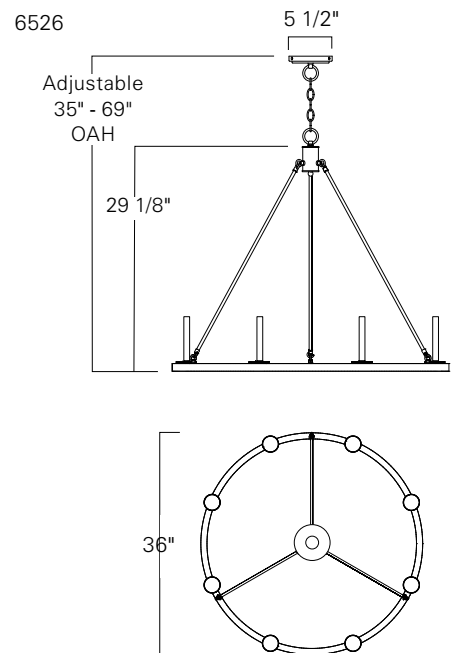

Custom Metalcraft

6526-MB-NG

Martin canopy detail with no chain

6525-AG-NG

6525 and 6526 are available with Matte Opal Glass / MO

SOLID BRASS

Product Name / Model / Dimensions					Finish Options	Diffuser	Lamping Options
Martin 6525=24" and 6526=36"					Standard Aged Brass / AG Bronze / BR Matte Black / MB	Standard No Glass / NG Matte Opal / MO Glass size: 1.875" W x 8" H	Standard 6525; 6 - 60 Watt E12 Candelabra 6526; 8 - 60 Watt E12 Candelabra
	Body Height	Diameter	Overall Height*	Canopy			
6525	24"	24"	63"	5 1/2"			
6526	30"	36"	69"	5 1/2"			

*Fixture ships with 36" of chain and cord to adjust overall height

Dry Location and Rated UL/ETL Listed, American Made chandeliers require 6-8 weeks lead time.

REV-12-2022

DISCLAIMER:

Norwell Lighting and its companies, ILEX Architectural Lighting and Custom Metalcraft reserve the right to change specifications related to its product at anytime. USA Made indicates product is manufactured in East Taunton, Massachusetts facility. Phone: 508-823-1751