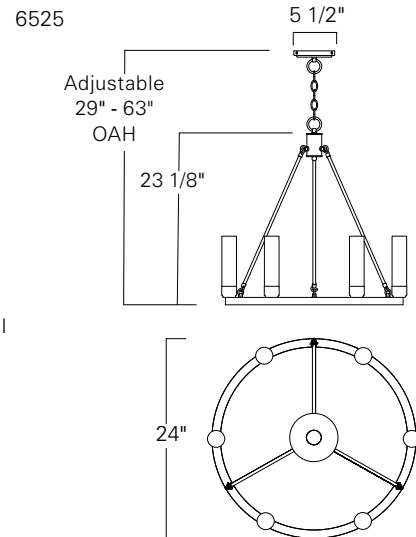

Martin Chandelier

6525 6-Light

6526 8-Light

Project Name _____

Fixture Type _____

Quantity _____

Norwell Lighting

ILEX

Custom Metalcraft

6526-MB-NG

Martin canopy detail with no chain

6525-AG-NG

6525 and 6526 are available with Matte Opal Glass / MO

SOLID BRASS

Product Name / Model / Dimensions					Finish Options	Diffuser	Lamping Options
Martin 6525=24" and 6526=36"					Standard Aged Brass / AG Bronze / BR Matte Black / MB	Standard No Glass / NG Matte Opal / MO Glass size: 1.875" W x 8" H	Standard 6525; 6 - 60 Watt E12 Candelabra 6526; 8 - 60 Watt E12 Candelabra
	Body Height	Diameter	Overall Height*	Canopy			
6525	24"	24"	63"	5 1/2"			
6526	30"	36"	69"	5 1/2"			

*Fixture ships with 36" of chain and cord to adjust overall height

Dry Location and Rated UL/ETL Listed, American Made chandeliers require 6-8 weeks lead time.

REV-12-2022

DISCLAIMER:

Norwell Lighting and its companies, ILEX Architectural Lighting and Custom Metalcraft reserve the right to change specifications related to its product at anytime. USA Made indicates product is manufactured in East Taunton, Massachusetts facility. Phone: 508-823-1751