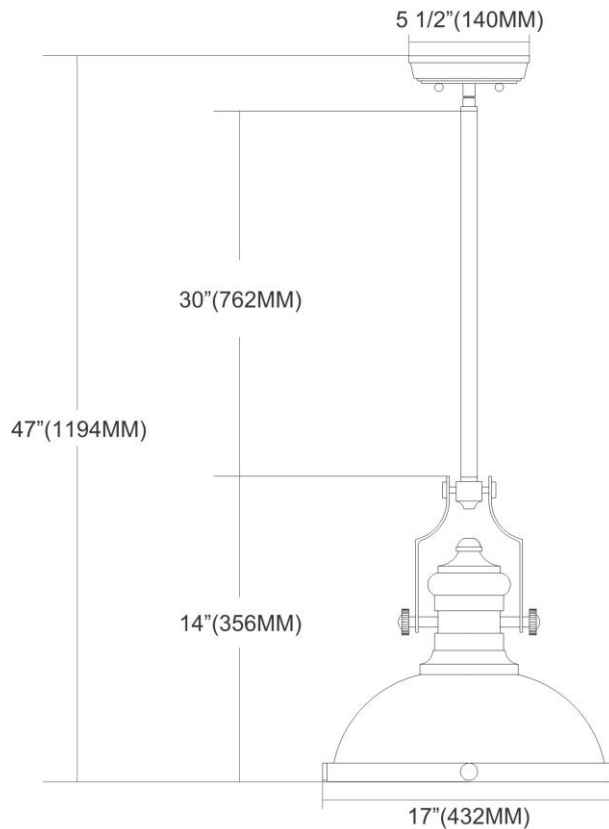


	ITEM #:	66118-1
	UPC	830335012993
	Description	Chadwick 1-Light Pendant in Polished Nickel with Matching Shades
	Finish	Polished Nickel
	Materials	Glass, Steel
	Brand	ELK Lighting
	Collection	Chadwick
	Category	Indoor Lighting
	Type	Pendant

ITEM DIMENSIONS				RATINGS & SPECIFICATIONS				
Width	17 inches			Safety Rating	N/A		Certification	N/A
Depth	17 inches			ADA Compliant	N/A		Voltage	N/A
Height	14 inches			BULBS / SOCKETS				
Weight	9 pounds			Quantity	1	Wattage	100 watts	
ADDITIONAL DIMENSIONS				Included	No		Type	A19 (E26 Medium Base)
Backplate / Canopy	6x6			Other	N/A			
HCWO	N/A			CHAIN / CORD INFORMATION				
Min. Extension	N/A			Chain	N/A		Cord	N/A
Max. Extension	N/A			SHADE / GLASS DETAILS				
OVERALL HEIGHT				Shade/Glass Description	Matching Shades			
Min.	N/A		Max.	N/A				
EXTENSION ROD(S)				Width	17 inches		Height	N/A
Rods: 1-6, 2-12				Width at Top	N/A		Width at Bottom	N/A