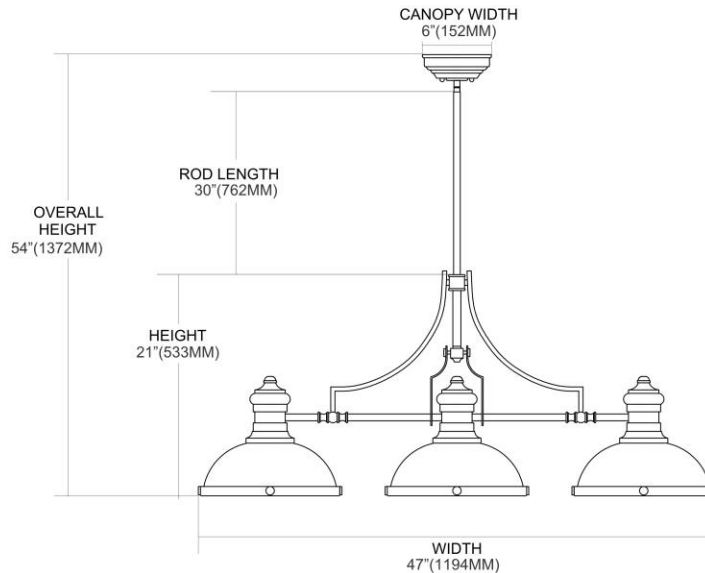


	ITEM #:	66125-3
	UPC	830335012160
	Description	Chadwick 3-Light Island Light in Satin Nickel with Matching Shade
	Finish	Satin Nickel
	Materials	Glass, Steel
	Brand	ELK Lighting
	Collection	Chadwick
	Category	Indoor Lighting
	Type	Island Light

ITEM DIMENSIONS				RATINGS & SPECIFICATIONS				
Width	13 inches			Safety Rating	N/A		Certification	N/A
Depth	47 inches			ADA Compliant	N/A		Voltage	N/A
Height	21 inches			BULBS / SOCKETS				
Weight	15 pounds			Quantity	3	Wattage	100 watts	
ADDITIONAL DIMENSIONS				Included	No	Type	A19 (E26 Medium Base)	
Backplate / Canopy	7.25x7.25			Other	N/A			
HCWO	N/A			CHAIN / CORD INFORMATION				
Min. Extension	N/A			Chain	N/A		Cord	N/A
Max. Extension	N/A			SHADE / GLASS DETAILS				
OVERALL HEIGHT				Shade/Glass Description	Matching Shade			
Min.	N/A	Max.	N/A					
EXTENSION ROD(S)				Width	N/A		Height	N/A
Rods: 1-6, 2-12				Width at Top	N/A		Width at Bottom	N/A