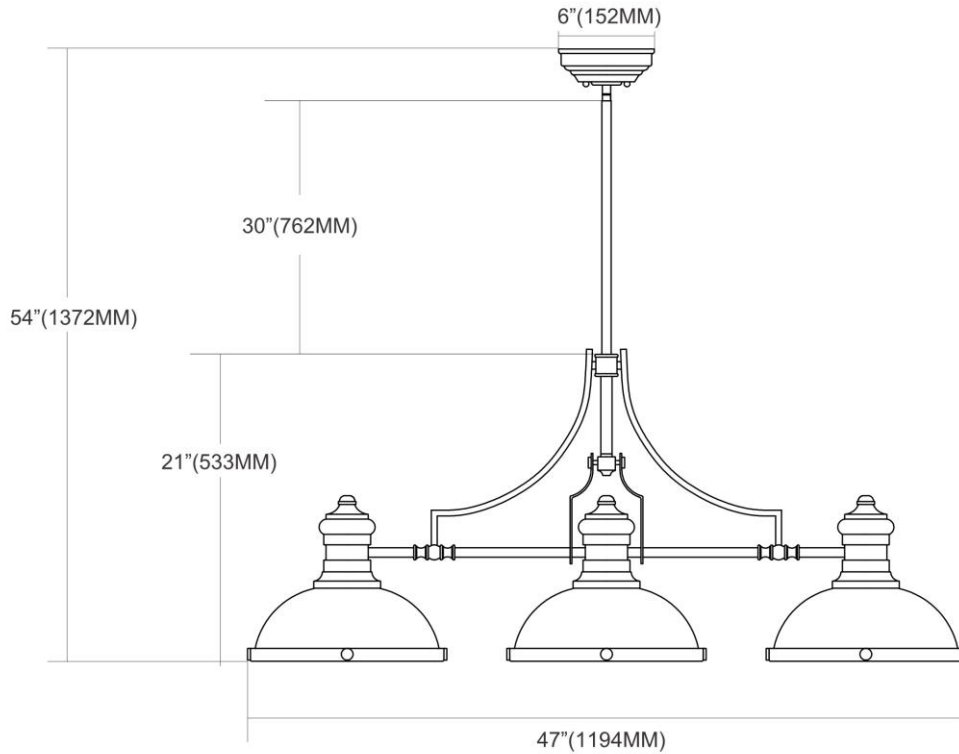

ITEM #:	66165-3
UPC	748119088464
Description	Chadwick 3-Light Island Light in Satin Nickel with Gloss White Shade
Finish	Gloss White, Satin Nickel
Materials	Glass, Steel
Brand	ELK Lighting
Collection	Chadwick
Category	Indoor Lighting
Type	Island Light

ITEM DIMENSIONS				RATINGS & SPECIFICATIONS				
Width	13 inches			Safety Rating	UL		Certification	N/A
Depth	47 inches			ADA Compliant	N/A		Voltage	N/A
Height	21 inches			BULBS / SOCKETS				
Weight	15 pounds			Quantity	3		Wattage	100 watts
ADDITIONAL DIMENSIONS				Included	No		Type	A19 (E26 Medium Base)
Backplate / Canopy	5.25x5.25			Other	N/A			
HCWO	N/A			CHAIN / CORD INFORMATION				
Min. Extension	N/A			Chain	N/A		Cord	N/A
Max. Extension	N/A			SHADE / GLASS DETAILS				
OVERALL HEIGHT				Shade/Glass Description	Gloss White Shade			
Min.	N/A		Max.	N/A				
EXTENSION ROD(S)				Width	N/A		Height	N/A
Rods: 1-6, 2-12				Width at Top	N/A		Width at Bottom	N/A