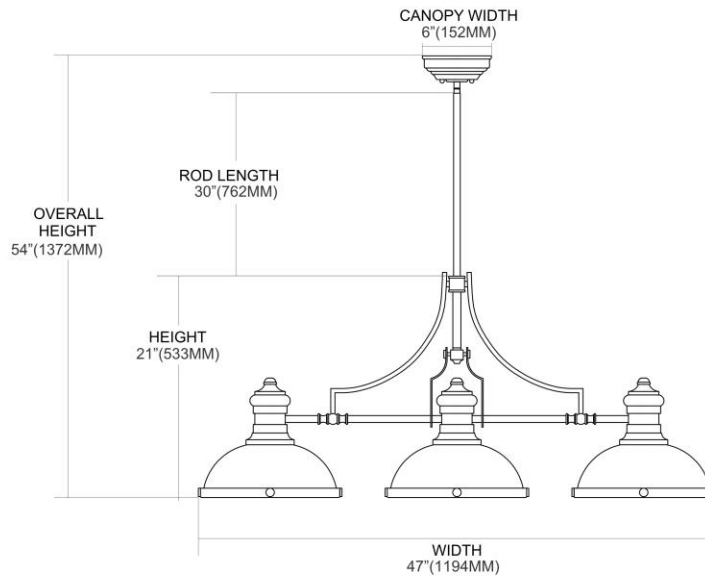

LED

				ITEM #: 66215-3-LED					
				UPC 830335020103					
				Description Chadwick 3-Light Island Light in Polished Nickel with Gloss White Shade - Includes LED Bulbs					
				Finish Polished Nickel					
				Materials Glass, Steel					
				Brand ELK Lighting					
				Collection Chadwick					
				Category Indoor Lighting					
				Type Island Light					
ITEM DIMENSIONS				RATINGS & SPECIFICATIONS					
Width	13 inches			Safety Rating	N/A		Certification	N/A	
Depth	47 inches			ADA Compliant	N/A		Voltage	N/A	
Height	21 inches			BULBS / SOCKETS					
Weight	24 pounds			Quantity	3		Wattage	9.5 watts	
ADDITIONAL DIMENSIONS				Included	Yes		Type	A19 LED (E26 Medium Base)	
Backplate / Canopy	7.25x7.25			Other	N/A				
HCWO	N/A			CHAIN / CORD INFORMATION					
Min. Extension	N/A			Chain	N/A		Cord	N/A	
Max. Extension	N/A			SHADE / GLASS DETAILS					
OVERALL HEIGHT				Shade/Glass Description	Gloss White Shade				
Min.	N/A		Max.	N/A					
EXTENSION ROD(S)				Width	N/A		Height	N/A	
Rods: 1-6, 2-12				Width at Top	N/A		Width at Bottom	N/A	