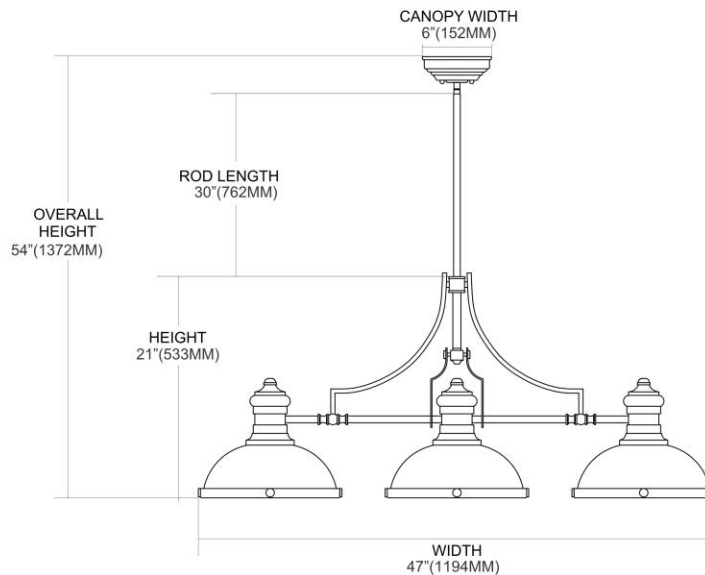

ITEM #:	66225-3
UPC	830335013068
Description	Chadwick 3-Light Island Light in Satin Nickel with Gloss White Shade
Finish	Satin Nickel
Materials	Glass, Steel
Brand	ELK Lighting
Collection	Chadwick
Category	Indoor Lighting
Type	Island Light

ITEM DIMENSIONS				RATINGS & SPECIFICATIONS				
Width	13 inches			Safety Rating	N/A		Certification	N/A
Depth	47 inches			ADA Compliant	N/A		Voltage	N/A
Height	21 inches			BULBS / SOCKETS				
Weight	24 pounds			Quantity	3	Wattage	100 watts	
ADDITIONAL DIMENSIONS				Included	No	Type	A19 (E26 Medium Base)	
Backplate / Canopy	7.25x7.25			Other	N/A			
HCWO	N/A			CHAIN / CORD INFORMATION				
Min. Extension	N/A			Chain	N/A		Cord	N/A
Max. Extension	N/A			SHADE / GLASS DETAILS				
OVERALL HEIGHT				Shade/Glass Description	Gloss White Shade			
Min.	N/A	Max.	N/A					
EXTENSION ROD(S)				Width	N/A		Height	N/A
Rods: 1-6, 2-12				Width at Top	N/A		Width at Bottom	N/A