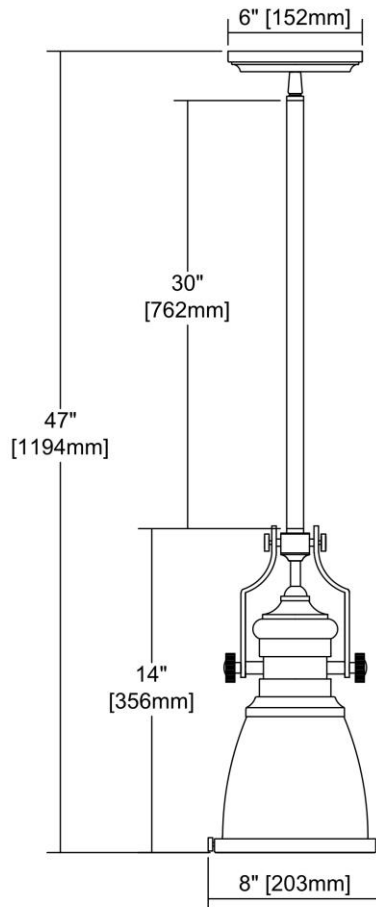

				<b>ITEM #:</b> 66589-1					
				<b>UPC</b> 748119112978					
				<b>Description</b> Chadwick 1-Light Mini Pendant in Weathered Zinc with Metal Shade					
				<b>Finish</b> Weathered Zinc					
				<b>Materials</b> Glass, Metal					
				<b>Brand</b> ELK Lighting					
				<b>Collection</b> Chadwick					
				<b>Category</b> Indoor Lighting					
				<b>Type</b> Mini Pendant					
<b>ITEM DIMENSIONS</b>				<b>RATINGS &amp; SPECIFICATIONS</b>					
<b>Width</b>	8 inches			<b>Safety Rating</b>	UL		<b>Certification</b>	N/A	
<b>Depth</b>	8 inches			<b>ADA Compliant</b>	N/A		<b>Voltage</b>	N/A	
<b>Height</b>	14 inches			<b>BULBS / SOCKETS</b>					
<b>Weight</b>	4 pounds			<b>Quantity</b>	1		<b>Wattage</b>	100 watts	
<b>ADDITIONAL DIMENSIONS</b>				<b>Included</b>	No		<b>Type</b>	A19 (E26 Medium Base)	
<b>Backplate / Canopy</b>	6x6			<b>Other</b>	N/A				
<b>HCWO</b>	N/A			<b>CHAIN / CORD INFORMATION</b>					
<b>Min. Extension</b>	N/A			<b>Chain</b>	N/A		<b>Cord</b>	N/A	
<b>Max. Extension</b>	N/A			<b>SHADE / GLASS DETAILS</b>					
<b>OVERALL HEIGHT</b>				<b>Shade/Glass Description</b>	Metal with Frosted Glass Diffuser				
<b>Min.</b>	N/A		<b>Max.</b>	N/A					
<b>EXTENSION ROD(S)</b>				<b>Width</b>	N/A		<b>Height</b>	N/A	
Rods: 1-6, 2-12				<b>Width at Top</b>	N/A		<b>Width at Bottom</b>	N/A	