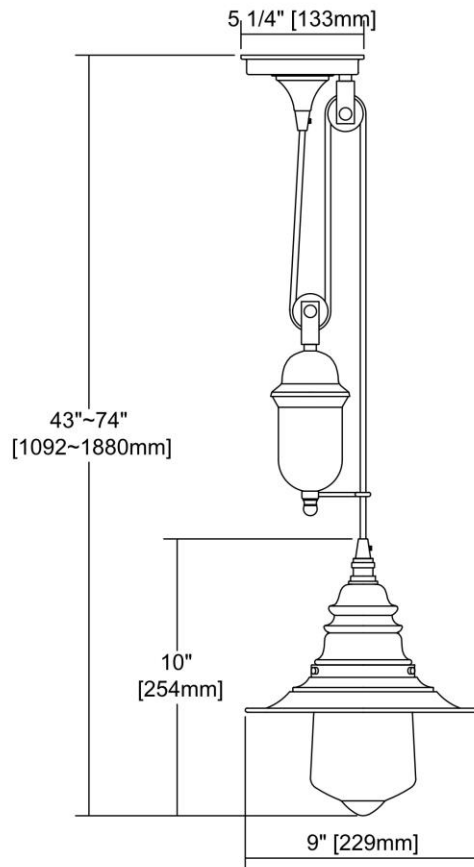

ITEM #:	66843-1
UPC	748119088051
Description	Insulator Glass 1-Light Mini Pendant in Oil Rubbed Bronze
Finish	Oil Rubbed Bronze
Materials	Glass, Metal
Brand	ELK Lighting
Collection	Insulator Glass
Category	Indoor Lighting
Type	Mini Pendant

ITEM DIMENSIONS				RATINGS & SPECIFICATIONS				
Width	9 inches			Safety Rating	UL		Certification	N/A
Depth	9 inches			ADA Compliant	N/A		Voltage	N/A
Height	43 inches			BULBS / SOCKETS				
Weight	6 pounds			Quantity	1		Wattage	60 watts
ADDITIONAL DIMENSIONS				Included	No		Type	A19 (E26 Medium Base)
Backplate / Canopy	5.25x5.25			Other	N/A			
HCWO	N/A			CHAIN / CORD INFORMATION				
Min. Extension	N/A			Chain	N/A		Cord	N/A
Max. Extension	N/A			SHADE / GLASS DETAILS				
OVERALL HEIGHT				Shade/Glass Description	Metal and Glass Shade			
Min.	N/A		Max.	N/A				
EXTENSION ROD(S)				Width	9 inches		Height	N/A
N/A				Width at Top	N/A		Width at Bottom	N/A