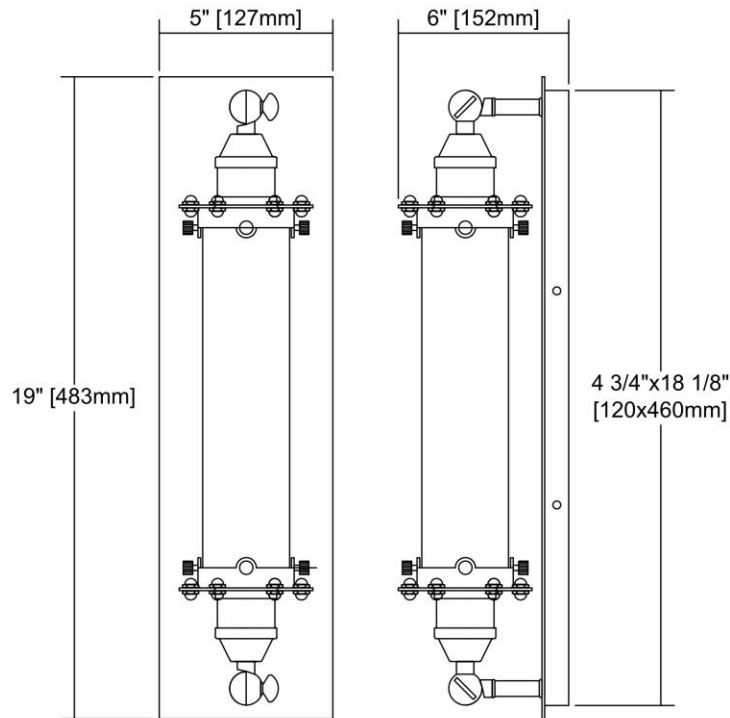

ITEM #:	67342/1
UPC	748119101484
Description	Fulton 1-Light Wall Lamp in Oil Rubbed Bronze with Clear Glass
Finish	Oil Rubbed Bronze
Materials	Glass, Metal
Brand	ELK Lighting
Collection	Fulton
Category	Indoor Lighting
Type	Sconce

ITEM DIMENSIONS				RATINGS & SPECIFICATIONS				
Width	5 inches			Safety Rating	UL		Certification	N/A
Depth	6 inches			ADA Compliant	N/A		Voltage	N/A
Height	19 inches			BULBS / SOCKETS				
Weight	5 pounds			Quantity	1		Wattage	60 watts
ADDITIONAL DIMENSIONS				Included	No		Type	A19 (E26 Medium Base)
Backplate / Canopy	5x19			Other	N/A			
HCWO	N/A			CHAIN / CORD INFORMATION				
Min. Extension	N/A			Chain	N/A		Cord	N/A
Max. Extension	N/A			SHADE / GLASS DETAILS				
OVERALL HEIGHT				Shade/Glass Description	Clear Glass			
Min.	N/A		Max.	N/A				
EXTENSION ROD(S)				Width	N/A		Height	N/A
N/A				Width at Top	N/A		Width at Bottom	N/A