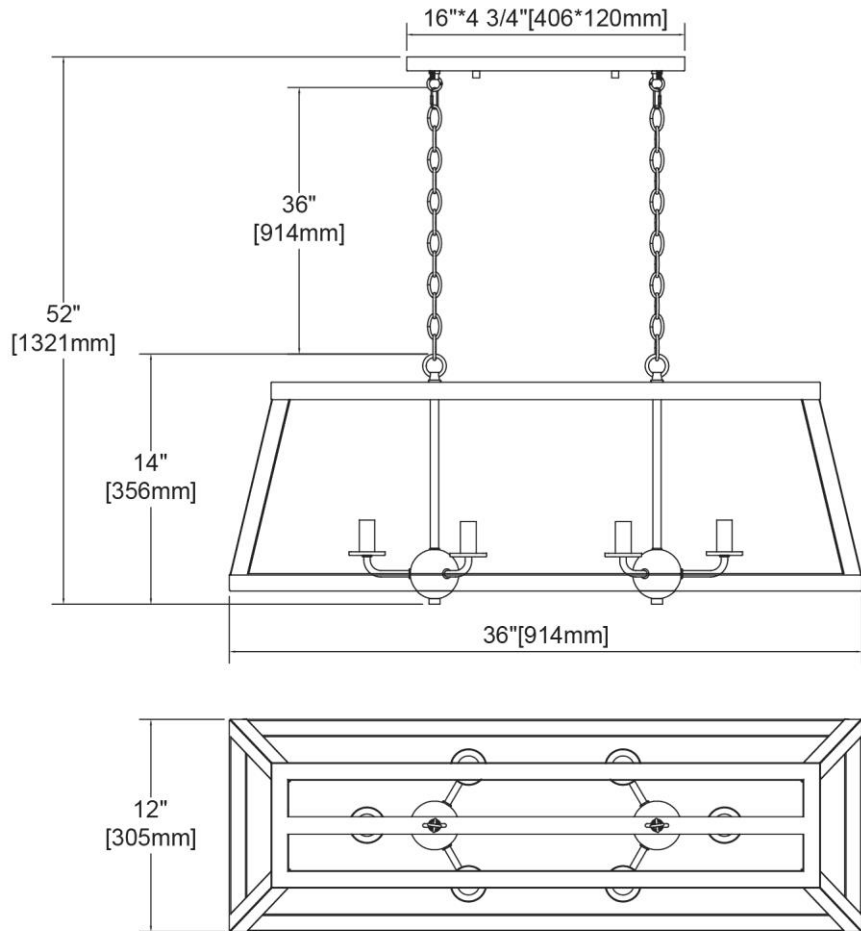

ITEM #:	81417/6
UPC	748119141909
Description	Barrow 6-Light Island Light in Birchwood and Matte Black
Finish	Birchwood, Matte Black
Materials	Steel, Wood
Brand	ELK Lighting
Collection	Barrow
Category	Indoor Lighting
Type	Island Light

ITEM DIMENSIONS				RATINGS & SPECIFICATIONS				
Width	36 inches			Safety Rating	UL		Certification	Dry locations
Depth	12 inches			ADA Compliant	N/A		Voltage	120 volts
Height	12 inches			BULBS / SOCKETS				
Weight	8 pounds							
ADDITIONAL DIMENSIONS				Quantity	6		Wattage	60 watts
Backplate / Canopy	16x4.75			Included	No		Type	Torpedo (E12 Candelabra Base)
HCWO	N/A			Other	N/A			
Min. Extension	N/A			CHAIN / CORD INFORMATION				
Max. Extension	N/A			Chain	36 inches		Cord	72 inches - Black
OVERALL HEIGHT				SHADE / GLASS DETAILS				
Min.	17 inches		Max.	52 inches		Shade/Glass Description	No Shade/Glass	
EXTENSION ROD(S)				Width	N/A		Height	N/A
N/A				Width at Top	N/A		Width at Bottom	N/A