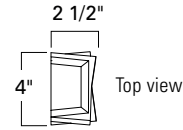

Ciro with Satin Brass
8187-SB-MA

Ciro with Chrome
8187-CH-MA

Ciro with Chrome
8187-CH-MA

8187

Layered cube detail

LED ADA

Product Name / Model / Dimensions			Finish Options	Diffuser	Lamping Options
Ciro 32" Linear Sconce - 8187			Standard Chrome (CH) Satin Brass (SB)	Standard Matte Acrylic (MA)	Standard LED 2000 lm 3000K CCT, 90 CRI, 24 Watts, 120v ELV & Triac Dimming
Length	Width	Projection			
32"	4"	2.5"			
Backplate 5.5" H x 4" W					