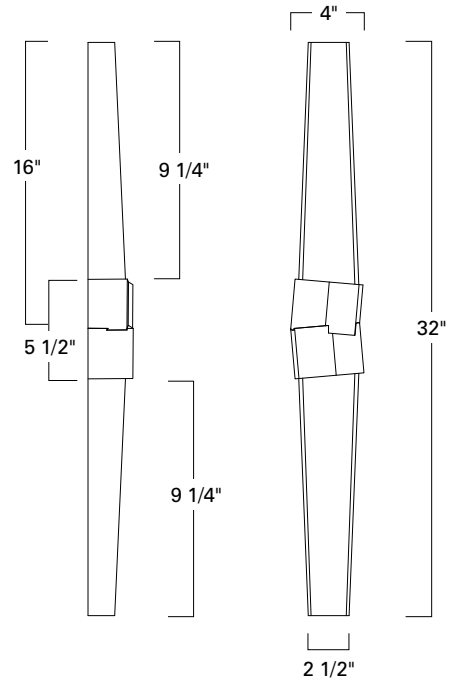

Ciro 32"
Linear Bath Sconce

8187

Project Name _____

Fixture Type _____

Quantity _____

Norwell | Lighting

ILEX

Custom Metalcraft

Ciro with Satin Brass
8187-SB-MA

Ciro with Chrome
8187-CH-MA

Ciro with Chrome
8187-CH-MA

8187

Layered cube detail

LED ADA

Product Name / Model / Dimensions			Finish Options	Diffuser	Lamping Options
Ciro 32" Linear Sconce - 8187			Standard Chrome (CH) Satin Brass (SB)	Standard Matte Acrylic (MA)	Standard LED 2000 lm 3000K CCT, 90 CRI, 24 Watts, 120v ELV & Triac Dimming
Length	Width	Projection			
32"	4"	2.5"			
Backplate 5.5" H x 4" W					