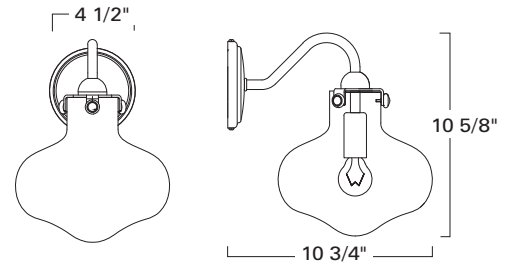

Clara 1 Light  
8261-AR-CL

Clara 2 Light  
8262-CH-CL

Clara 2 Light  
8262-BN-CL

8261

8262

Product Name / Model / Dimensions				Finish Options	Shade Options	Lamping Options
Clara 1 Light - 8261 Clara 2 Light - 8262				<b>Standard</b> Architectural Bronze / AR Brushed Nickel / BN Chrome / CH	<b>Standard</b> Clear (CL) Glass Size 7 5/8" H x 8 1/4" W	<b>Standard</b> Incandescent / IN 8261 - (1) 75 Watt Edison 8262 - (2) 75 Watt Edison
Series	Height	Width	Projection			
8261	10.625"	8.25"	10.75"			
8262	10.625"	22.75"	10.75"			
Backplate 4.75" diameter						