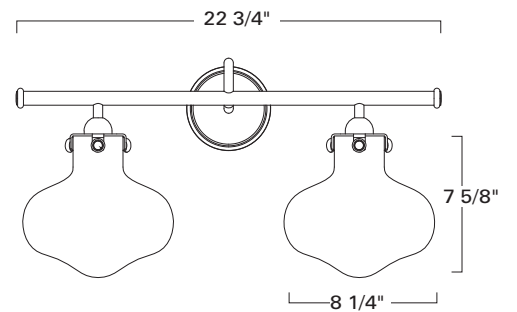

Clara 1 Light  
8261-AR-CL

Clara 2 Light  
8262-CH-CL

Clara 2 Light  
8262-BN-CL

8261

8262

Product Name / Model / Dimensions				Finish Options	Shade Options	Lamping Options
Clara 1 Light - 8261 Clara 2 Light - 8262				<b>Standard</b> Architectural Bronze / AR Brushed Nickel / BN Chrome / CH	<b>Standard</b> Clear (CL) Glass Size 7 5/8" H x 8 1/4" W	<b>Standard</b> Incandescent / IN 8261 - (1) 75 Watt Edison 8262 - (2) 75 Watt Edison
Series	Height	Width	Projection			
8261	10.625"	8.25"	10.75"			
8262	10.625"	22.75"	10.75"			
Backplate 4.75" diameter						