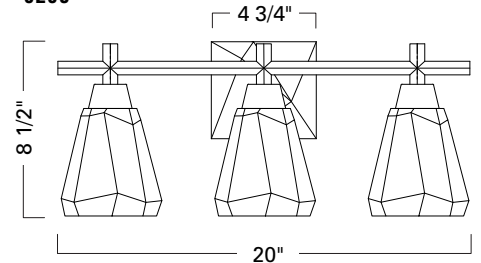

8282

3 Light Sconce
8283-ADB-CL

3 Light Sconce
8283-PN-CL

8283

Product Name / Model / Dimensions				Finish Options	Diffuser	Lamping Options
Arctic - 1 Light Sconce 8281, 2 Light Sconce 8282, & 3 Light 8283				Standard Acid Dipped Black / ADB Polish Nickel / PN	Standard Clear Glass / CL Glass Size: 5 1/4" H X 5" W	Standard Incandescent 8281 -1-60 Watt Medium Base 8282 -2-60 Watt Medium Base 8283 -3-60 Watt Medium Base
	Height	Width	Projection			
8281	8 1/2"	5 "	5 1/2"			
8282	8 1/2"	12 1/2"	5 1/2"			
8283	8 1/2"	20"	5 1/2"			
Backplate 5" H X 4 3/4" W						