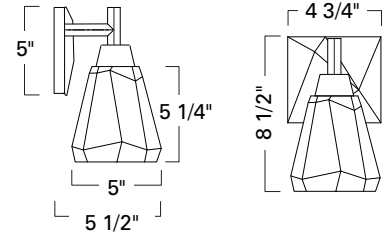

2 Light Sconce
8282-ADB-CL