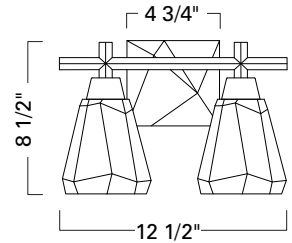

8282

3 Light Sconce
8283-ADB-CL

3 Light Sconce
8283-PN-CL

8283

Product Name / Model / Dimensions				Finish Options	Diffuser	Lamping Options
Arctic - 1 Light Sconce 8281, 2 Light Sconce 8282, & 3 Light 8283				Standard Acid Dipped Black / ADB Polish Nickel / PN	Standard Clear Glass / CL Glass Size: 5 1/4" H X 5" W	Standard Incandescent 8281 -1-60 Watt Medium Base 8282 -2-60 Watt Medium Base 8283 -3-60 Watt Medium Base
	Height	Width	Projection			
8281	8 1/2"	5 "	5 1/2"			
8282	8 1/2"	12 1/2"	5 1/2"			
8283	8 1/2"	20"	5 1/2"			
Backplate 5" H X 4 3/4" W						