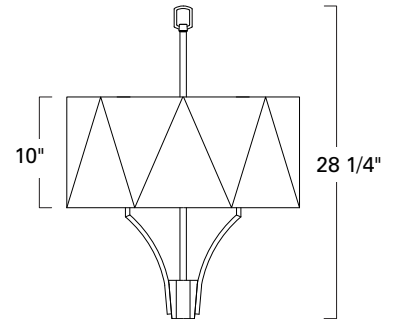

Diamond Chandelier

8292

Project Name _____

Fixture Type _____

Quantity _____

Norwell | Lighting

I L E X

Custom Metalcraft

Diamond
Black Shade
8292-PN-BS

Diamond
White Shade
8292-PN-WS

8292

Also available in a Diamond Wide and Round Sconce. See 8290, 8291 technical sheet

LED

Product Name / Model / Dimensions				Finish Options	Shade Options	Lamping Options
Diamond Chandelier - 8292				Standard Polished Nickel / PN	Standard Black Shade / BS White Shade / WS Size: 10 H X 21 W	Standard Incandescent (4) 60 Watt Medium Base
	Body Height	Body Width	Overall Height			
8292	28 1/4"	21"	Ships with 6 foot chain			
Canopy 5" square						