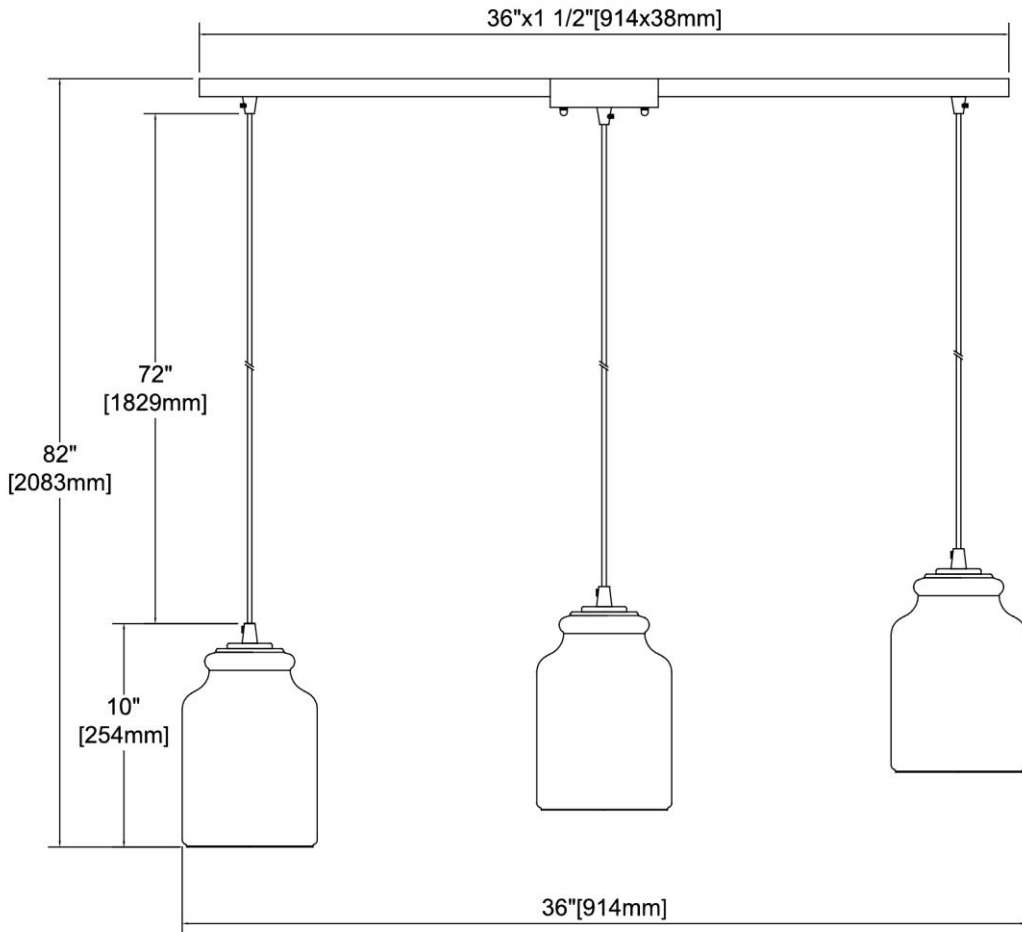

ITEM #:	85213/3L
UPC	748119136653
Description	Josie 3-Light Linear Mini Pendant Fixture in Satin Nickel with Clear Glass
Finish	Satin Nickel
Materials	Glass, Steel
Brand	ELK Lighting
Collection	Josie
Category	Indoor Lighting
Type	Mini Pendant

ITEM DIMENSIONS				RATINGS & SPECIFICATIONS				
Width	36 inches			Safety Rating	ETL		Certification	Dry locations
Depth	6 inches			ADA Compliant	N/A		Voltage	120 volts
Height	10 inches			BULBS / SOCKETS				
Weight	11 pounds			Quantity	3	Wattage	60 watts	
ADDITIONAL DIMENSIONS				Included	No	Type	A19 (E26 Medium Base)	
Backplate / Canopy	36 diameter			Other	N/A			
HCWO	N/A			CHAIN / CORD INFORMATION				
Min. Extension	N/A			Chain	N/A	Cord	72 inches - Clear	
Max. Extension	N/A			SHADE / GLASS DETAILS				
OVERALL HEIGHT				Shade/Glass Description	Clear glass			
Min.	13 inches	Max.	82 inches					
EXTENSION ROD(S)				Width	6 inches		Height	9 inches
N/A				Width at Top	6 inches		Width at Bottom	6 inches