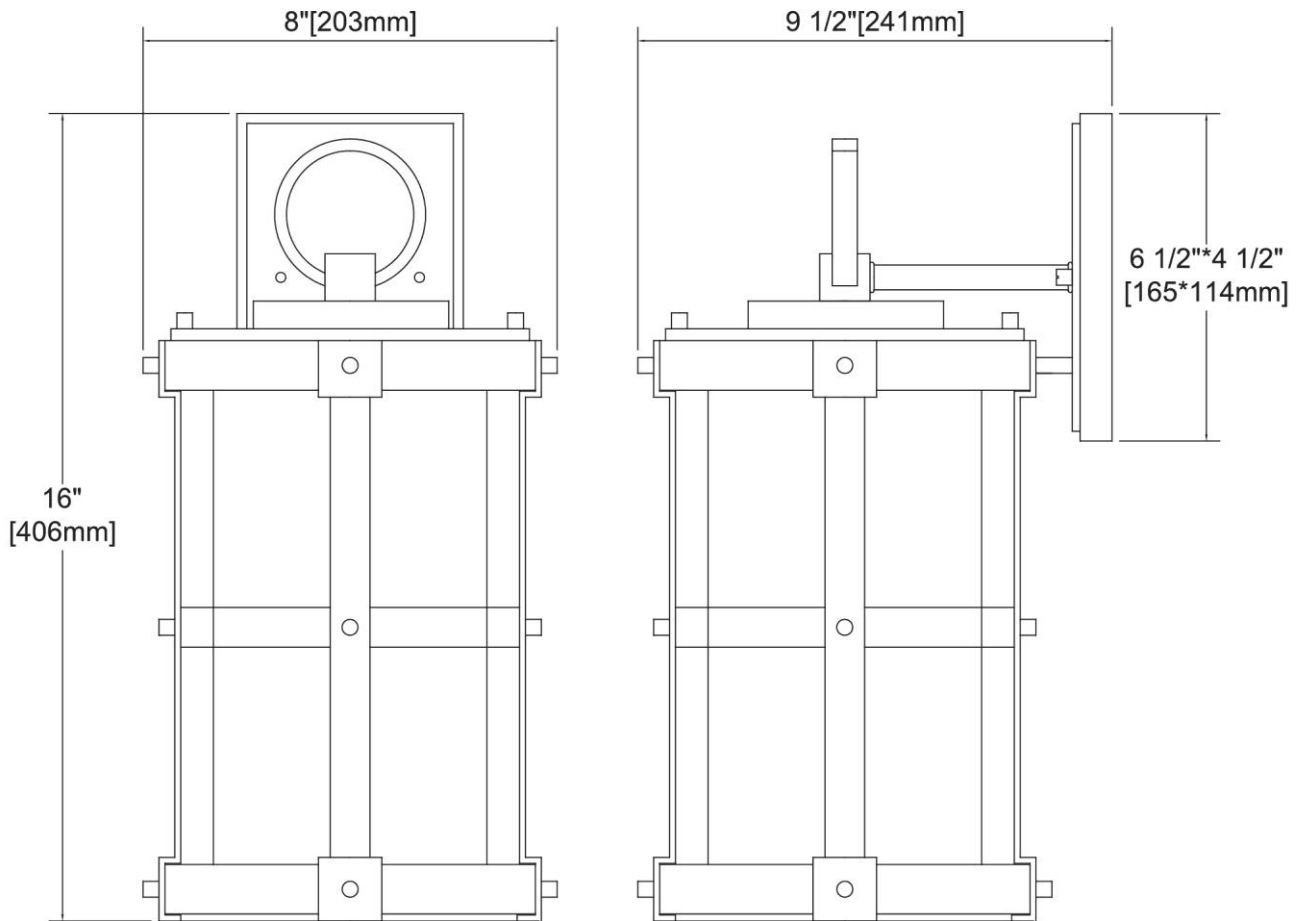

ITEM #:	89145/1
UPC	748119140919
Description	Crenshaw 1-Light Outdoor Sconce in Anvil Iron and Distressed Antique Graywood with Seedy Glass
Finish	Anvil Iron, Distressed Antique Graywood
Materials	Aluminum, Glass
Brand	ELK Lighting
Collection	Crenshaw
Category	Outdoor Lighting
Type	Sconce

ITEM DIMENSIONS				RATINGS & SPECIFICATIONS				
Width	8 inches			Safety Rating	UL		Certification	Wet locations
Depth	9 inches			ADA Compliant	N/A		Voltage	120 volts
Height	16 inches			BULBS / SOCKETS				
Weight	5 pounds			Quantity	1	Wattage	60 watts	
ADDITIONAL DIMENSIONS				Included	No		Type	A19 (E26 Medium Base)
Backplate / Canopy	4.5x7			Other	N/A			
HCWO	3.25 inches			CHAIN / CORD INFORMATION				
Min. Extension	N/A			Chain	N/A		Cord	8 inches
Max. Extension	N/A			SHADE / GLASS DETAILS				
OVERALL HEIGHT				Shade/Glass Description	Seedy Glass			
Min.	N/A		Max.	N/A				
EXTENSION ROD(S)				Width	6 inches		Height	12 inches
N/A				Width at Top	N/A		Width at Bottom	N/A