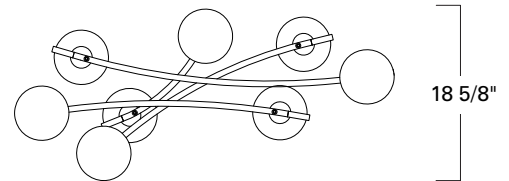

Perch Chandelier  
9680-SB-OP

Perch Chandelier  
9680-ADB-OP

Top view

Also available in a Perch Sconce.  
See 9681 technical sheet

Product Name / Model / Dimensions				Finish Options	Glass	Lamping Options
Perch Chandelier - 9680				<b>Standard</b> Acid Dipped Black / ADB Satin Brass / SB	<b>Standard</b> Opal Glass / OP 6" diameter	<b>Standard</b> Incandescent (8) 40W Candelabra
	Height	Width	Overall Height			
9680	44"	41 1/4"	hanging height adjustable up to 44"			
Canopy 6" diameter						