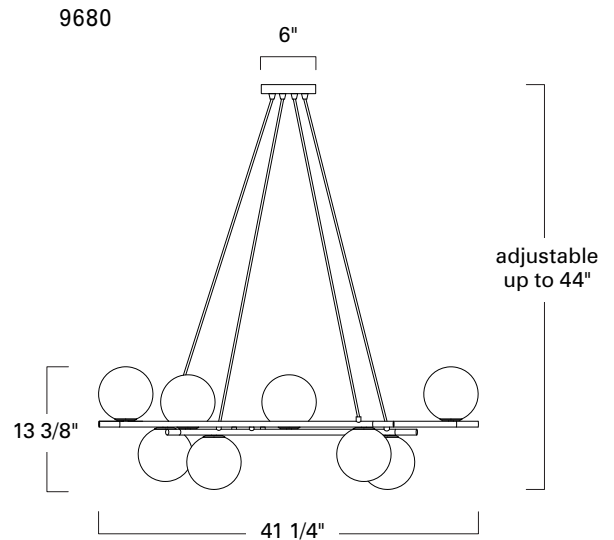

Perch Chandelier  
9680-SB-OP

Perch Chandelier  
9680-ADB-OP

Top view

Also available in a Perch Sconce.  
See 9681 technical sheet

Product Name / Model / Dimensions				Finish Options	Glass	Lamping Options
Perch Chandelier - 9680				<b>Standard</b> Acid Dipped Black / ADB Satin Brass / SB	<b>Standard</b> Opal Glass / OP 6" diameter	<b>Standard</b> Incandescent (8) 40W Candelabra
	Height	Width	Overall Height			
9680	44"	41 1/4"	hanging height adjustable up to 44"			
Canopy 6" diameter						