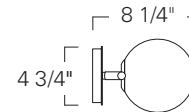

9682-SB-OP

9682

Perch 1 Light Sconce
9681

Perch Chandelier
9680

Product Name / Model / Dimensions				Finish Options	Glass	Lamping Options
Perch 2 Light Sconce - 9682				Standard Acid Dipped Black / ADB Satin Brass / SB	Standard Opal Glass / OP 6" diameter	Standard Incandescent (2) 60W Candelabra T6 Frosted bulb recommended
	Height	Width	Projection			
9682	6"	24"	8 1/4"			
Backplate 4 3/4" W x 4 3/4" H						