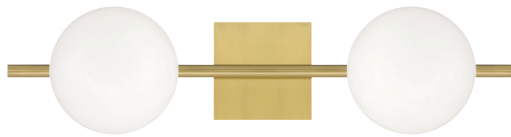

Perch
2 Light Sconce
9682

Project Name _____

Fixture Type _____

Quantity _____

Norwell | Lighting

ILEX

Custom Metalcraft

9682-ADB-OP

9682-SB-OP

9682

Perch 1 Light Sconce
9681

Perch Chandelier
9680

Product Name / Model / Dimensions				Finish Options	Glass	Lamping Options
Perch 2 Light Sconce - 9682				Standard Acid Dipped Black / ADB Satin Brass / SB	Standard Opal Glass / OP 6" diameter	Standard Incandescent (2) 60W Candelabra T6 Frosted bulb recommended
	Height	Width	Projection			
9682	6"	24"	8 1/4"			
Backplate 4 3/4" W x 4 3/4" H						