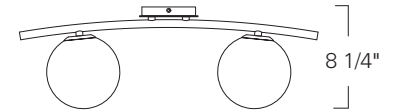

9682-SB-OP

9682

Perch 1 Light Sconce
9681

Perch Chandelier
9680

Product Name / Model / Dimensions				Finish Options	Glass	Lamping Options
Perch 2 Light Sconce - 9682				Standard Acid Dipped Black / ADB Satin Brass / SB	Standard Opal Glass / OP 6" diameter	Standard Incandescent (2) 60W Candelabra T6 Frosted bulb recommended
	Height	Width	Projection			
9682	6"	24"	8 1/4"			
Backplate 4 3/4" W x 4 3/4" H						