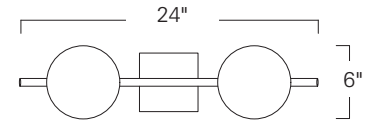

9682-SB-OP

9682

Perch 1 Light Sconce
9681

Perch Chandelier
9680

Product Name / Model / Dimensions				Finish Options	Glass	Lamping Options
Perch 2 Light Sconce - 9682				Standard Acid Dipped Black / ADB Satin Brass / SB	Standard Opal Glass / OP 6" diameter	Standard Incandescent (2) 60W Candelabra T6 Frosted bulb recommended
	Height	Width	Projection			
9682	6"	24"	8 1/4"			
Backplate 4 3/4" W x 4 3/4" H						