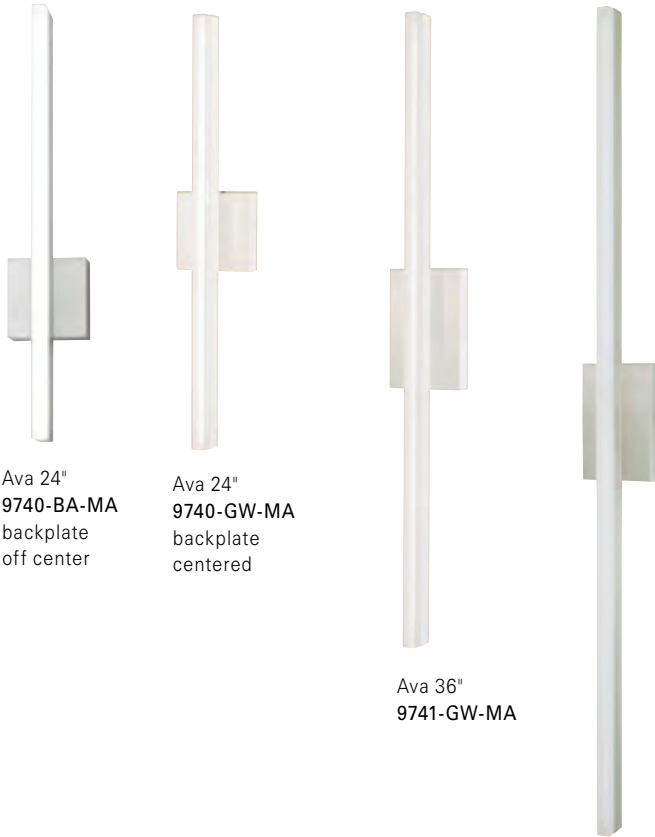

Custom Metalcraft

Ava 24"
9740-BA-MA
backplate
off center

Ava 24"
9740-GW-MA
backplate
centered

Ava 36"
9741-GW-MA

Ava 48"
9742-BA-MA

Slide the back plate along the length of the Ava body. AWAY FROM the direction of the LED Driver Bracket. Do not slide in the other direction, as this will cause interference with the LED wires.

ADA LED

| Product Name / Model / Dimensions | Finish Options | Glass Options | Lamping Options | | | | | | | | | | | | |
|---|--|--|--|-----|---------|----------------|-------|----|--|-------|----|--|-------|----|--|
| Ava 24" - 9740 Ava 36" - 9741 Ava 48" - 9742 | Standard Brushed Aluminum / BA Gloss White / GW | Standard Matte Opal Acrylic / MA | Standard LED / LED | | | | | | | | | | | | |
| | | | <table border="1"> <thead> <tr> <th>SKU</th> <th>Wattage</th> <th>Integrated LED</th> </tr> </thead> <tbody> <tr> <td>9740*</td> <td>16</td> <td>1170 lumens, 3000K, 85 CRI, Triac, ELV and 0-10VDC dimming</td> </tr> <tr> <td>9741*</td> <td>25</td> <td>1900 lumens, 3000K, 85 CRI, Triac, ELV and 0-10VDC dimming</td> </tr> <tr> <td>9742*</td> <td>34</td> <td>2560 lumens, 3000K, 85 CRI, Triac, ELV and 0-10VDC dimming</td> </tr> </tbody> </table> | SKU | Wattage | Integrated LED | 9740* | 16 | 1170 lumens, 3000K, 85 CRI, Triac, ELV and 0-10VDC dimming | 9741* | 25 | 1900 lumens, 3000K, 85 CRI, Triac, ELV and 0-10VDC dimming | 9742* | 34 | 2560 lumens, 3000K, 85 CRI, Triac, ELV and 0-10VDC dimming |
| SKU | Wattage | Integrated LED | | | | | | | | | | | | | |
| 9740* | 16 | 1170 lumens, 3000K, 85 CRI, Triac, ELV and 0-10VDC dimming | | | | | | | | | | | | | |
| 9741* | 25 | 1900 lumens, 3000K, 85 CRI, Triac, ELV and 0-10VDC dimming | | | | | | | | | | | | | |
| 9742* | 34 | 2560 lumens, 3000K, 85 CRI, Triac, ELV and 0-10VDC dimming | | | | | | | | | | | | | |
| Product width with backplate 4.50" Backplate 24" - 4.50" H x 4.50" W Backplate 36", 48" - 7.00" H x 4.50" W | | | * universal driver accommodates both 120 - 277v | | | | | | | | | | | | |