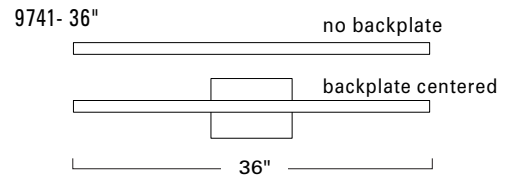

Custom Metalcraft

Ava 24"
9740-BA-MA
backplate
off center

Ava 24"
9740-GW-MA
backplate
centered

Ava 36"
9741-GW-MA

Ava 48"
9742-BA-MA

Slide the back plate along the length of the Ava body. AWAY FROM the direction of the LED Driver Bracket. Do not slide in the other direction, as this will cause interference with the LED wires.

ADA LED

| Product Name / Model / Dimensions | Finish Options | Glass Options | Lamping Options | | | | | | | | | | | | |
|---|--|--|--|-----|---------|----------------|-------|----|--|-------|----|--|-------|----|--|
| Ava 24" - 9740 Ava 36" - 9741 Ava 48" - 9742 | Standard Brushed Aluminum / BA Gloss White / GW | Standard Matte Opal Acrylic / MA | Standard LED / LED | | | | | | | | | | | | |
| | | | <table border="1"> <thead> <tr> <th>SKU</th> <th>Wattage</th> <th>Integrated LED</th> </tr> </thead> <tbody> <tr> <td>9740*</td> <td>16</td> <td>1170 lumens, 3000K, 85 CRI, Triac, ELV and 0-10VDC dimming</td> </tr> <tr> <td>9741*</td> <td>25</td> <td>1900 lumens, 3000K, 85 CRI, Triac, ELV and 0-10VDC dimming</td> </tr> <tr> <td>9742*</td> <td>34</td> <td>2560 lumens, 3000K, 85 CRI, Triac, ELV and 0-10VDC dimming</td> </tr> </tbody> </table> | SKU | Wattage | Integrated LED | 9740* | 16 | 1170 lumens, 3000K, 85 CRI, Triac, ELV and 0-10VDC dimming | 9741* | 25 | 1900 lumens, 3000K, 85 CRI, Triac, ELV and 0-10VDC dimming | 9742* | 34 | 2560 lumens, 3000K, 85 CRI, Triac, ELV and 0-10VDC dimming |
| SKU | Wattage | Integrated LED | | | | | | | | | | | | | |
| 9740* | 16 | 1170 lumens, 3000K, 85 CRI, Triac, ELV and 0-10VDC dimming | | | | | | | | | | | | | |
| 9741* | 25 | 1900 lumens, 3000K, 85 CRI, Triac, ELV and 0-10VDC dimming | | | | | | | | | | | | | |
| 9742* | 34 | 2560 lumens, 3000K, 85 CRI, Triac, ELV and 0-10VDC dimming | | | | | | | | | | | | | |
| Product width with backplate 4.50" Backplate 24" - 4.50" H x 4.50" W Backplate 36", 48" - 7.00" H x 4.50" W | | | * universal driver accommodates both 120 - 277v | | | | | | | | | | | | |