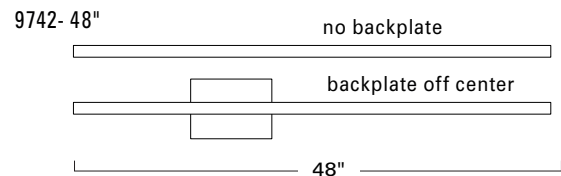

Custom Metalcraft

Ava 24"
9740-BA-MA
backplate
off center

Ava 24"
9740-GW-MA
backplate
centered

Ava 36"
9741-GW-MA

Ava 48"
9742-BA-MA

Slide the back plate along the length of the Ava body. AWAY FROM the direction of the LED Driver Bracket. Do not slide in the other direction, as this will cause interference with the LED wires.

ADA LED

| Product Name / Model / Dimensions | Finish Options | Glass Options | Lamping Options | | | | | | | | | | | | |
|---|--|--|--|-----|---------|----------------|-------|----|--|-------|----|--|-------|----|--|
| Ava 24" - 9740 Ava 36" - 9741 Ava 48" - 9742 | Standard Brushed Aluminum / BA Gloss White / GW | Standard Matte Opal Acrylic / MA | Standard LED / LED | | | | | | | | | | | | |
| | | | <table border="1"> <thead> <tr> <th>SKU</th> <th>Wattage</th> <th>Integrated LED</th> </tr> </thead> <tbody> <tr> <td>9740*</td> <td>16</td> <td>1170 lumens, 3000K, 85 CRI, Triac, ELV and 0-10VDC dimming</td> </tr> <tr> <td>9741*</td> <td>25</td> <td>1900 lumens, 3000K, 85 CRI, Triac, ELV and 0-10VDC dimming</td> </tr> <tr> <td>9742*</td> <td>34</td> <td>2560 lumens, 3000K, 85 CRI, Triac, ELV and 0-10VDC dimming</td> </tr> </tbody> </table> | SKU | Wattage | Integrated LED | 9740* | 16 | 1170 lumens, 3000K, 85 CRI, Triac, ELV and 0-10VDC dimming | 9741* | 25 | 1900 lumens, 3000K, 85 CRI, Triac, ELV and 0-10VDC dimming | 9742* | 34 | 2560 lumens, 3000K, 85 CRI, Triac, ELV and 0-10VDC dimming |
| SKU | Wattage | Integrated LED | | | | | | | | | | | | | |
| 9740* | 16 | 1170 lumens, 3000K, 85 CRI, Triac, ELV and 0-10VDC dimming | | | | | | | | | | | | | |
| 9741* | 25 | 1900 lumens, 3000K, 85 CRI, Triac, ELV and 0-10VDC dimming | | | | | | | | | | | | | |
| 9742* | 34 | 2560 lumens, 3000K, 85 CRI, Triac, ELV and 0-10VDC dimming | | | | | | | | | | | | | |
| Product width with backplate 4.50" Backplate 24" - 4.50" H x 4.50" W Backplate 36", 48" - 7.00" H x 4.50" W | | | * universal driver accommodates both 120 - 277v | | | | | | | | | | | | |