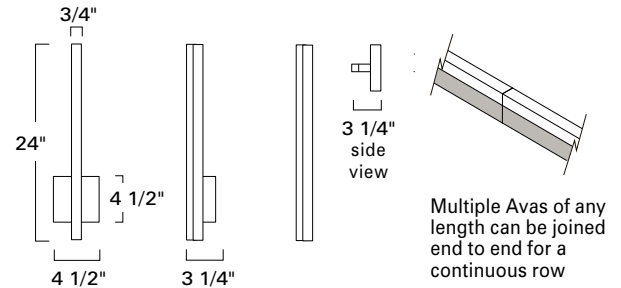

Custom Metalcraft

Ava 24"
9740-BA-MA
backplate
off center

Ava 24"
9740-GW-MA
backplate
centered

Ava 36"
9741-GW-MA

Ava 48"
9742-BA-MA

Slide the back plate along the length of the Ava body. AWAY FROM the direction of the LED Driver Bracket. Do not slide in the other direction, as this will cause interference with the LED wires.

ADA LED

| Product Name / Model / Dimensions | Finish Options | Glass Options | Lamping Options | | | | | | | | | | | | |
|---|--|--|--|-----|---------|----------------|-------|----|--|-------|----|--|-------|----|--|
| Ava 24" - 9740 Ava 36" - 9741 Ava 48" - 9742 | Standard Brushed Aluminum / BA Gloss White / GW | Standard Matte Opal Acrylic / MA | Standard LED / LED | | | | | | | | | | | | |
| | | | <table border="1"> <thead> <tr> <th>SKU</th> <th>Wattage</th> <th>Integrated LED</th> </tr> </thead> <tbody> <tr> <td>9740*</td> <td>16</td> <td>1170 lumens, 3000K, 85 CRI, Triac, ELV and 0-10VDC dimming</td> </tr> <tr> <td>9741*</td> <td>25</td> <td>1900 lumens, 3000K, 85 CRI, Triac, ELV and 0-10VDC dimming</td> </tr> <tr> <td>9742*</td> <td>34</td> <td>2560 lumens, 3000K, 85 CRI, Triac, ELV and 0-10VDC dimming</td> </tr> </tbody> </table> | SKU | Wattage | Integrated LED | 9740* | 16 | 1170 lumens, 3000K, 85 CRI, Triac, ELV and 0-10VDC dimming | 9741* | 25 | 1900 lumens, 3000K, 85 CRI, Triac, ELV and 0-10VDC dimming | 9742* | 34 | 2560 lumens, 3000K, 85 CRI, Triac, ELV and 0-10VDC dimming |
| SKU | Wattage | Integrated LED | | | | | | | | | | | | | |
| 9740* | 16 | 1170 lumens, 3000K, 85 CRI, Triac, ELV and 0-10VDC dimming | | | | | | | | | | | | | |
| 9741* | 25 | 1900 lumens, 3000K, 85 CRI, Triac, ELV and 0-10VDC dimming | | | | | | | | | | | | | |
| 9742* | 34 | 2560 lumens, 3000K, 85 CRI, Triac, ELV and 0-10VDC dimming | | | | | | | | | | | | | |
| Product width with backplate 4.50" Backplate 24" - 4.50" H x 4.50" W Backplate 36", 48" - 7.00" H x 4.50" W | | | * universal driver accommodates both 120 - 277v | | | | | | | | | | | | |