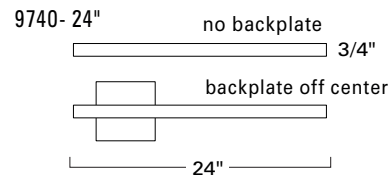

Custom Metalcraft

Ava 24"
9740-BA-MA
backplate
off center

Ava 24"
9740-GW-MA
backplate
centered

Ava 36"
9741-GW-MA

Ava 48"
9742-BA-MA

Slide the back plate along the length of the Ava body. AWAY FROM the direction of the LED Driver Bracket. Do not slide in the other direction, as this will cause interference with the LED wires.

ADA LED

| Product Name / Model / Dimensions | Finish Options | Glass Options | Lamping Options | | | | | | | | | | | | |
|---|--|--|--|-----|---------|----------------|-------|----|--|-------|----|--|-------|----|--|
| Ava 24" - 9740 Ava 36" - 9741 Ava 48" - 9742 | Standard Brushed Aluminum / BA Gloss White / GW | Standard Matte Opal Acrylic / MA | Standard LED / LED | | | | | | | | | | | | |
| | | | <table border="1"> <thead> <tr> <th>SKU</th> <th>Wattage</th> <th>Integrated LED</th> </tr> </thead> <tbody> <tr> <td>9740*</td> <td>16</td> <td>1170 lumens, 3000K, 85 CRI, Triac, ELV and 0-10VDC dimming</td> </tr> <tr> <td>9741*</td> <td>25</td> <td>1900 lumens, 3000K, 85 CRI, Triac, ELV and 0-10VDC dimming</td> </tr> <tr> <td>9742*</td> <td>34</td> <td>2560 lumens, 3000K, 85 CRI, Triac, ELV and 0-10VDC dimming</td> </tr> </tbody> </table> | SKU | Wattage | Integrated LED | 9740* | 16 | 1170 lumens, 3000K, 85 CRI, Triac, ELV and 0-10VDC dimming | 9741* | 25 | 1900 lumens, 3000K, 85 CRI, Triac, ELV and 0-10VDC dimming | 9742* | 34 | 2560 lumens, 3000K, 85 CRI, Triac, ELV and 0-10VDC dimming |
| SKU | Wattage | Integrated LED | | | | | | | | | | | | | |
| 9740* | 16 | 1170 lumens, 3000K, 85 CRI, Triac, ELV and 0-10VDC dimming | | | | | | | | | | | | | |
| 9741* | 25 | 1900 lumens, 3000K, 85 CRI, Triac, ELV and 0-10VDC dimming | | | | | | | | | | | | | |
| 9742* | 34 | 2560 lumens, 3000K, 85 CRI, Triac, ELV and 0-10VDC dimming | | | | | | | | | | | | | |
| Product width with backplate 4.50" Backplate 24" - 4.50" H x 4.50" W Backplate 36", 48" - 7.00" H x 4.50" W | | | * universal driver accommodates both 120 - 277v | | | | | | | | | | | | |