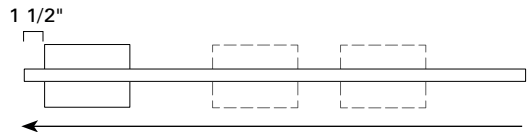

Custom Metalcraft

Ava 24"
9740-BA-MA
backplate
off center

Ava 24"
9740-GW-MA
backplate
centered

Ava 36"
9741-GW-MA

Ava 48"
9742-BA-MA

Slide the back plate along the length of the Ava body. AWAY FROM the direction of the LED Driver Bracket. Do not slide in the other direction, as this will cause interference with the LED wires.

ADA LED

| Product Name / Model / Dimensions | Finish Options | Glass Options | Lamping Options | | | | | | | | | | | | |
|---|--|--|--|-----|---------|----------------|-------|----|--|-------|----|--|-------|----|--|
| Ava 24" - 9740 Ava 36" - 9741 Ava 48" - 9742 | Standard Brushed Aluminum / BA Gloss White / GW | Standard Matte Opal Acrylic / MA | Standard LED / LED | | | | | | | | | | | | |
| | | | <table border="1"> <thead> <tr> <th>SKU</th> <th>Wattage</th> <th>Integrated LED</th> </tr> </thead> <tbody> <tr> <td>9740*</td> <td>16</td> <td>1170 lumens, 3000K, 85 CRI, Triac, ELV and 0-10VDC dimming</td> </tr> <tr> <td>9741*</td> <td>25</td> <td>1900 lumens, 3000K, 85 CRI, Triac, ELV and 0-10VDC dimming</td> </tr> <tr> <td>9742*</td> <td>34</td> <td>2560 lumens, 3000K, 85 CRI, Triac, ELV and 0-10VDC dimming</td> </tr> </tbody> </table> | SKU | Wattage | Integrated LED | 9740* | 16 | 1170 lumens, 3000K, 85 CRI, Triac, ELV and 0-10VDC dimming | 9741* | 25 | 1900 lumens, 3000K, 85 CRI, Triac, ELV and 0-10VDC dimming | 9742* | 34 | 2560 lumens, 3000K, 85 CRI, Triac, ELV and 0-10VDC dimming |
| SKU | Wattage | Integrated LED | | | | | | | | | | | | | |
| 9740* | 16 | 1170 lumens, 3000K, 85 CRI, Triac, ELV and 0-10VDC dimming | | | | | | | | | | | | | |
| 9741* | 25 | 1900 lumens, 3000K, 85 CRI, Triac, ELV and 0-10VDC dimming | | | | | | | | | | | | | |
| 9742* | 34 | 2560 lumens, 3000K, 85 CRI, Triac, ELV and 0-10VDC dimming | | | | | | | | | | | | | |
| Product width with backplate 4.50" Backplate 24" - 4.50" H x 4.50" W Backplate 36", 48" - 7.00" H x 4.50" W | | | * universal driver accommodates both 120 - 277v | | | | | | | | | | | | |