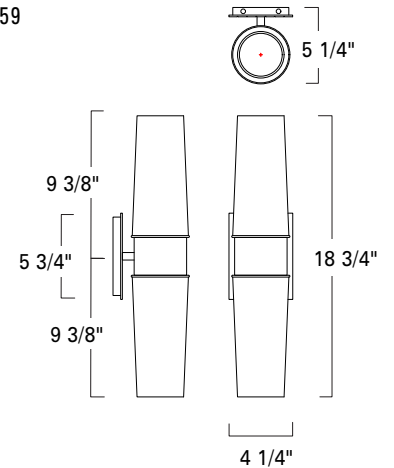

Icycle Single Sconce
9758-CH-FR

Icycle Single Sconce
9758-MB-CLGR

9758

Icycle Double Sconce
9759-CH-FR

Icycle Double Sconce
9759-MB-CLGR

9759

Product Name / Model / Dimensions				Finish Options	Diffuser Options	Lamping Options
Icycle Single Sconce - 9758 Icycle Double Sconce - 9759				Standard Chrome / CH Matte Black / MB	Standard Frosted Glass / FR Clear to Chrome Gradient Glass / CLGR 9758: 8 1/4" H x 4" W 9759: (2) 8 1/4" H x 4" W	Standard 9758 LED Replacement lamps only (1) 60 Watt, Medium Base Edison T10 Style Recommended
Series	Height	Width	Projection			
9758	12.25"	4.25"	5.25"			
9759	18.75"	4.25"	5.25"			9759 LED Replacement lamps only (2) 60 Watt, Medium Base Edison T10 Style Recommended
Backplate 5.75" H x 4.25" W						