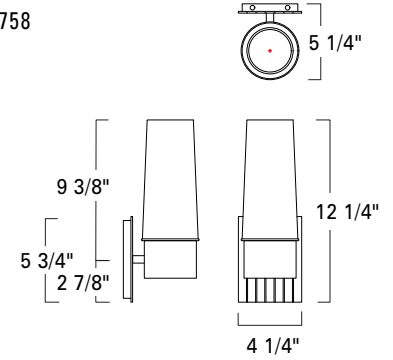

Icycle

9758 Single Sconce
9759 Double Sconce

Project Name _____

Fixture Type _____

Quantity _____

Norwell | Lighting

I L E X

Custom Metalcraft

Icycle Single Sconce
9758-CH-FR

Icycle Single Sconce
9758-MB-CLGR

9758

Icycle Double Sconce
9759-CH-FR

Icycle Double Sconce
9759-MB-CLGR

9759

Product Name / Model / Dimensions				Finish Options	Diffuser Options	Lamping Options
Icycle Single Sconce - 9758 Icycle Double Sconce - 9759				Standard Chrome / CH Matte Black / MB	Standard Frosted Glass / FR Clear to Chrome Gradient Glass / CLGR 9758: 8 1/4" H x 4" W 9759: (2) 8 1/4" H x 4" W	Standard 9758 LED Replacement lamps only (1) 60 Watt, Medium Base Edison T10 Style Recommended
Series	Height	Width	Projection			
9758	12.25"	4.25"	5.25"			
9759	18.75"	4.25"	5.25"			9759 LED Replacement lamps only (2) 60 Watt, Medium Base Edison T10 Style Recommended
Backplate 5.75" H x 4.25" W						