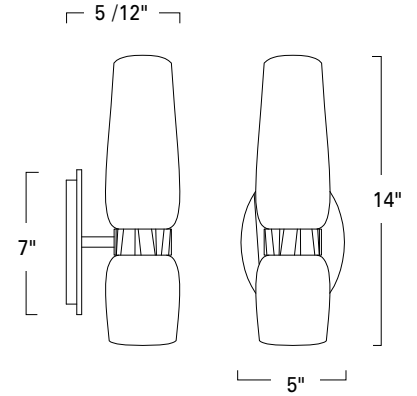

Flame
9760

Project Name _____

Fixture Type _____

Quantity _____

Norwell | Lighting

I L E X

Custom Metalcraft

Flame
9760-MB-CLGR

Flame
9760-CH-CLGR

9760

Flame Star Chandelier
9775-MBCH-CLGR

Product Name / Model / Dimensions			Finish Options	Diffuser Options	Lamping Options
Flame - 9760			Standard Chrome / CH Matte Black / MB	Standard Clearto Chrome Gradient / CLGR Top Glass: 8.375" H x 3.625" W Bottom Glass: 4.375" H x 3.625" W Note: Bottom glass requires Medium Base Edison G lamp	Standard Incandescent / IN (2) 60 Watt Medium Base Edison
Height	Width	Projection			
14.00"	5.00"	5.50"			
Backplate Oval 7.00" H x 5.00" W					