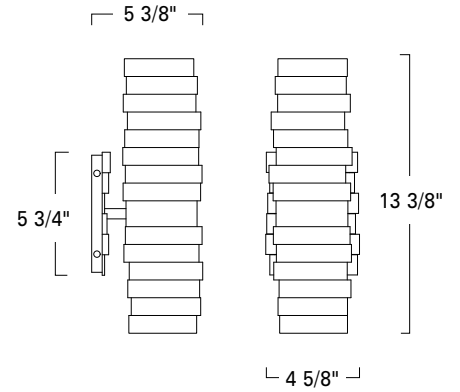

Murano
9765-MB-IC

NOTE:
USE 2 MAX 6 WATT LED ONLY
MEDIUM BASE
RECOMMENDED T10 STYLE

DO NOT INSTALL
INCANDESCENT LAMPS

Product Name / Model / Dimensions			Finish Options	Diffuser Options
Murano - 9765			Standard Chrome / CH Matte Black / MB Satin Brass / SB	Standard Clear Ice Glass / IC Top Glass: 7" H x 3.625" W Bottom Glass: 5.25" H x 3.625" W
Height	Width	Projection		
13.375"	4.625"	5.5"		
Backplate 5.75" H x 4.625" W x 1" D				