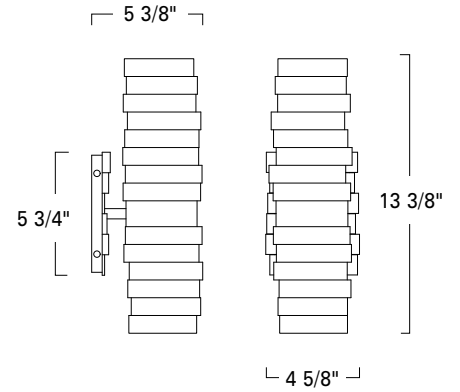

Murano
9765-MB-IC

NOTE:
USE 2 MAX 6 WATT LED ONLY
MEDIUM BASE
RECOMMENDED T10 STYLE

DO NOT INSTALL
INCANDESCENT LAMPS

Product Name / Model / Dimensions	Finish Options	Diffuser Options						
<p>Murano - 9765</p> <table border="1" style="margin-left: 40px;"> <tr> <th>Height</th> <th>Width</th> <th>Projection</th> </tr> <tr> <td>13.375"</td> <td>4.625"</td> <td>5.5"</td> </tr> </table> <p style="margin-left: 40px;">Backplate 5.75" H x 4.625" W x 1" D</p>	Height	Width	Projection	13.375"	4.625"	5.5"	<p>Standard Chrome / CH Matte Black / MB Satin Brass / SB</p>	<p>Standard Clear Ice Glass / IC Top Glass: 7" H x 3.625" W Bottom Glass: 5.25" H x 3.625" W</p>
Height	Width	Projection						
13.375"	4.625"	5.5"						