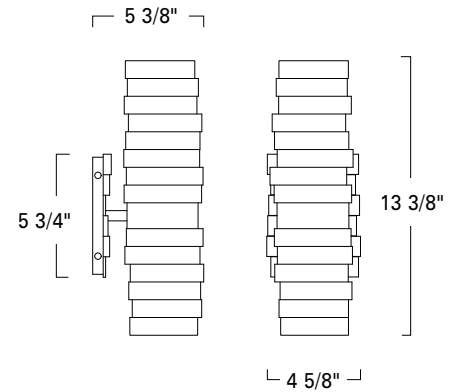

Murano
9765-MB-IC

NOTE:
USE 2 MAX 6 WATT LED ONLY
MEDIUM BASE
RECOMMENDED T10 STYLE

DO NOT INSTALL
INCANDESCENT LAMPS

Product Name / Model / Dimensions			Finish Options	Diffuser Options
Murano - 9765			Standard Chrome / CH Matte Black / MB Satin Brass / SB	Standard Clear Ice Glass / IC Top Glass: 7" H x 3.625" W Bottom Glass: 5.25" H x 3.625" W
Height	Width	Projection		
13.375"	4.625"	5.5"		
Backplate 5.75" H x 4.625" W x 1" D				