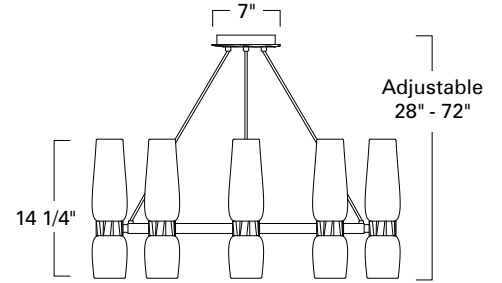

Flame Star Chandelier

9775

Project Name _____

Fixture Type _____

Quantity _____

Norwell | Lighting

ILEX

Custom Metalcraft

Flame Star Chandelier
Matte Black with Chrome accents
9775-MBCH-CLGR

9775

Flame Star Chandelier canopy matches textured backplate of 9760 Flame sconce

9760 Flame Sconce is available

LED

Product Name / Model / Dimensions				Finish Options	Diffuser	Lamping Options
Flame Star Chandelier - 9775				Standard Matte Black with Chrome accents (MBCH)	Standard Clear to Chrome Gradient / CLGR Top Glass: 8 3/8" H x 3 3/8" W Bottom Glass: 4.3/8" H x 3 5/8" W	Standard LED 12-6 Watt, 120v Medium Base Edison Bottom glass requires short lamp
9775	Body Height 14.25"	Width 36"	Depth from Ceiling Adjustable 28"-72"			
Canopy 7" diameter						