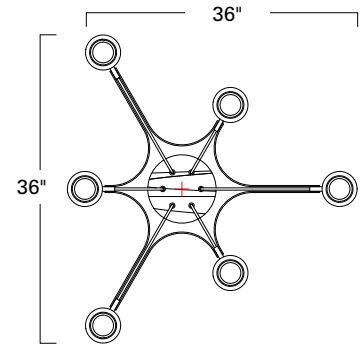

Flame Star Chandelier

9775

Project Name _____

Fixture Type _____

Quantity _____

Norwell | Lighting

ILEX

Custom Metalcraft

Flame Star Chandelier
Matte Black with Chrome accents
9775-MBCH-CLGR

9775

Flame Star Chandelier canopy matches textured backplate of 9760 Flame sconce

9760 Flame Sconce is available

LED

Product Name / Model / Dimensions				Finish Options	Diffuser	Lamping Options
Flame Star Chandelier - 9775				Standard Matte Black with Chrome accents (MBCH)	Standard Clear to Chrome Gradient / CLGR Top Glass: 8 3/8" H x 3 3/8" W Bottom Glass: 4.3/8" H x 3 5/8" W	Standard LED 12-6 Watt, 120v Medium Base Edison Bottom glass requires short lamp
9775	Body Height 14.25"	Width 36"	Depth from Ceiling Adjustable 28"-72"			
Canopy 7" diameter						