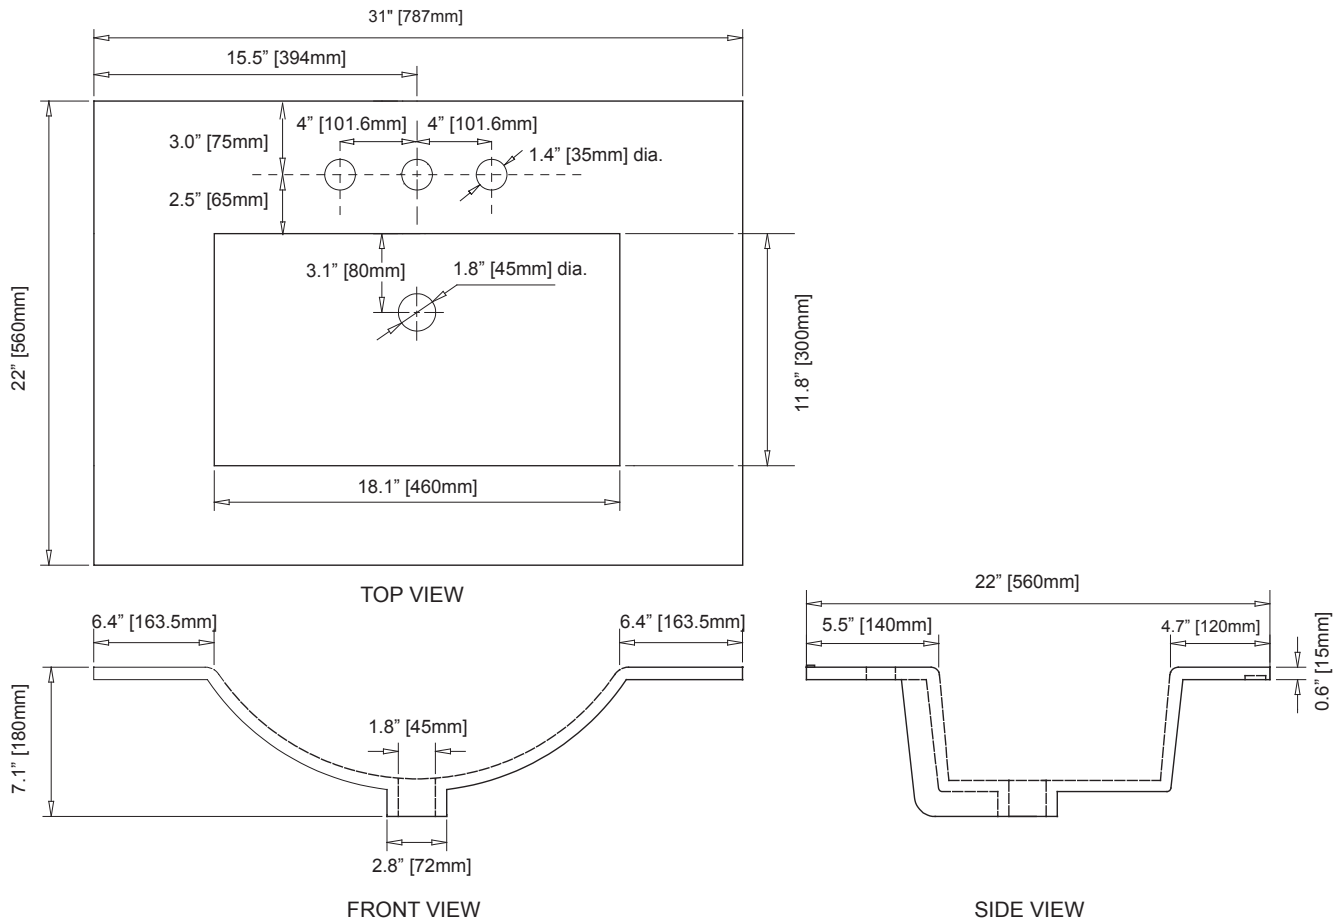

### FEATURES

- Glossy Vitreous China finish
- Rear overflow with square integral bowl
- Also available in four standard sizes - 25", 31", 37" and 49"
- Rear drip guard
- Top pre-cut for 8" widespread faucet and standard drain outlet

### NOMINAL DIMENSIONS

- 31" Width x 22" Depth

### SPECIFIED MODEL

MODEL	DESCRIPTION	COLORS / FINISHES
CST310WT-3	31" Vitreous China vanity top	<input type="checkbox"/> White

RECOMMENDED COMPONENTS		
UM110BN/UM110CP	Ryvyr Pop-up Umbrella Drain with Overflow	<input type="checkbox"/> Brushed Nickel <input type="checkbox"/> Chrome

### PRODUCT DIAGRAM

\* Please note that all stated sizes of Ryvyr's products are nominal and subject to variations of + or - 1/4 inch (wood, glass) and + or - 3/8 inch (stone, ceramic).