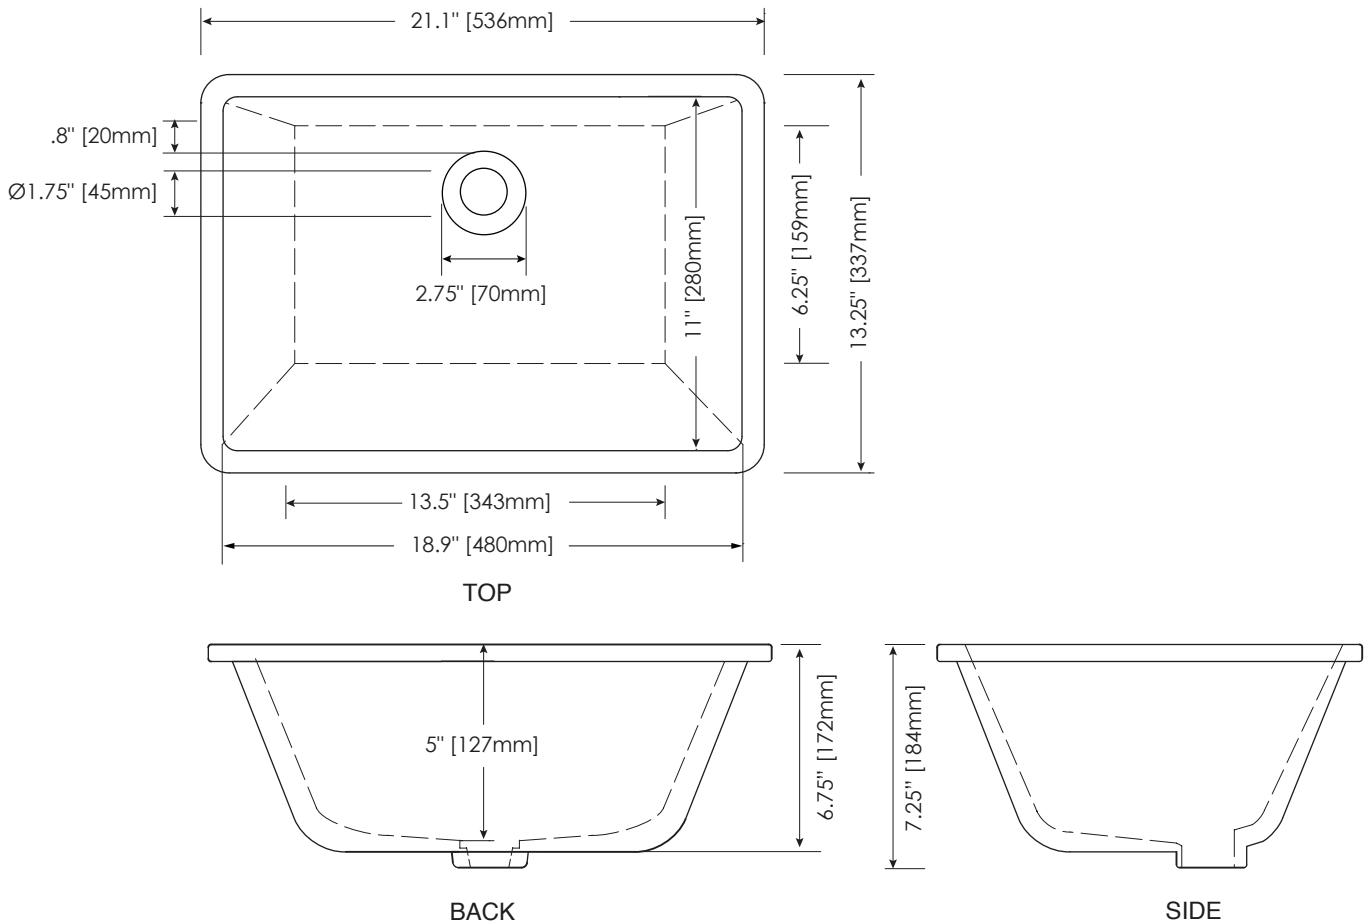

### NOMINAL DIMENSIONS

- 21.1" Width x 13.25" Depth x 7.25" Height

\* All fixture dimensions are nominal and may vary with the range of tolerances established by ASME/ANSI Standard A112.19.2M.

### SPECIFIED MODEL

MODEL	DESCRIPTION	COLORS / FINISHES
CUM198RWT	18" Rectangular Undermount Vitreous China	□ White

RECOMMENDED COMPONENT		
UM110xx or GS110xx	Umbrella Pop-up Drain or Grid Drain w/overflow	□ Brushed Nickel □ Chrome

### PRODUCT DIAGRAM

\* Please note that all stated sizes are nominal and may vary slightly within the normal range of tolerances. Measurements were taken to outside edges.