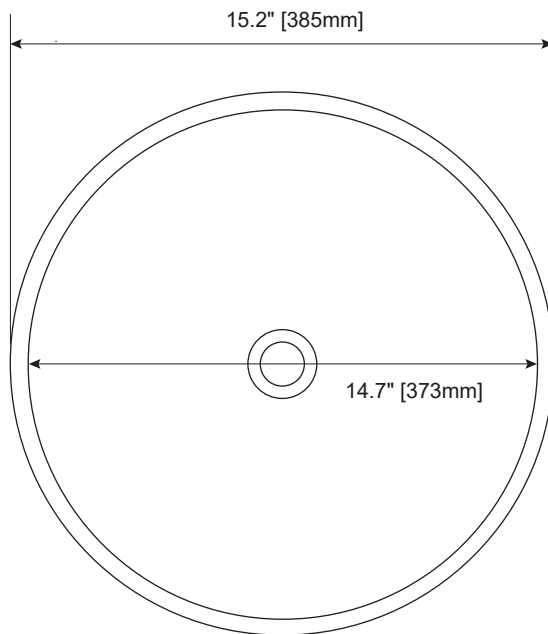

### NOMINAL DIMENSIONS

- 15.2" Width x 15.2" Depth x 5.7" Height

### PRODUCT DIAGRAM

TOP

SIDE