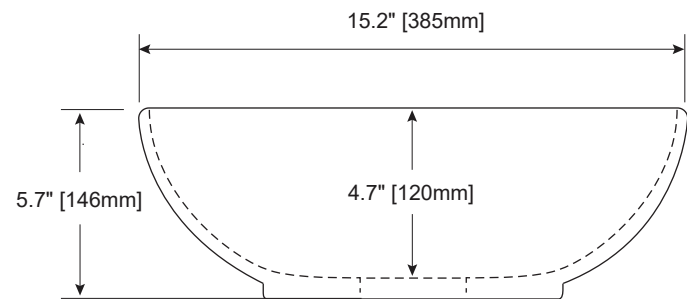

### NOMINAL DIMENSIONS

- 15.2" Width x 15.2" Depth x 5.7" Height

### PRODUCT DIAGRAM

TOP

SIDE