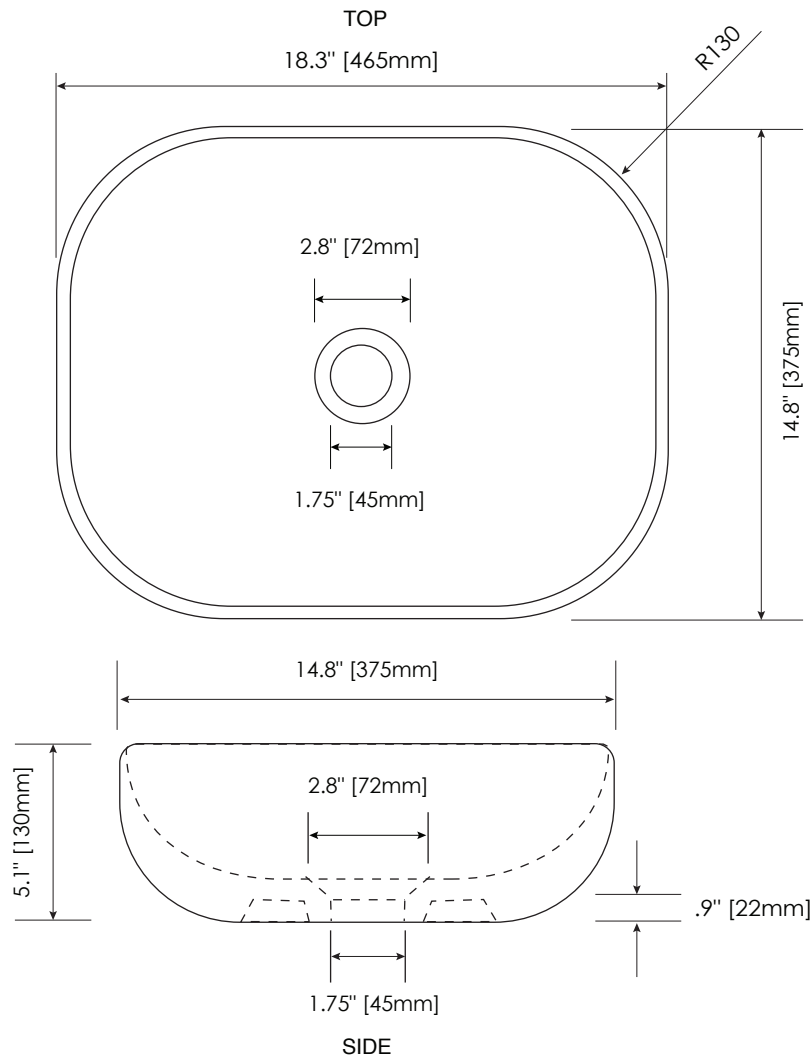

FEATURES

- Vessel application
- Vitreous china

COLORS / FINISHES

- WT: White

NOMINAL DIMENSIONS

- 18.3" Width x 14.8" Depth x 5.1" Height

SPECIFIED MODEL

MODEL	DESCRIPTION	COLORS / FINISHES
CVE183RC	18.3" Rectangular Vitreous China Vessel	<input type="checkbox"/> White

RECOMMENDED COMPONENTS		
UM100BN / CP	Ryvyr Umbrella Pop-up Drain without Overflow	<input type="checkbox"/> Brushed Nickel <input type="checkbox"/> Chrome

PRODUCT DIAGRAM

* Please note that all stated sizes are nominal and may vary slightly within the normal range of tolerances. Measurements were taken to outside edges.