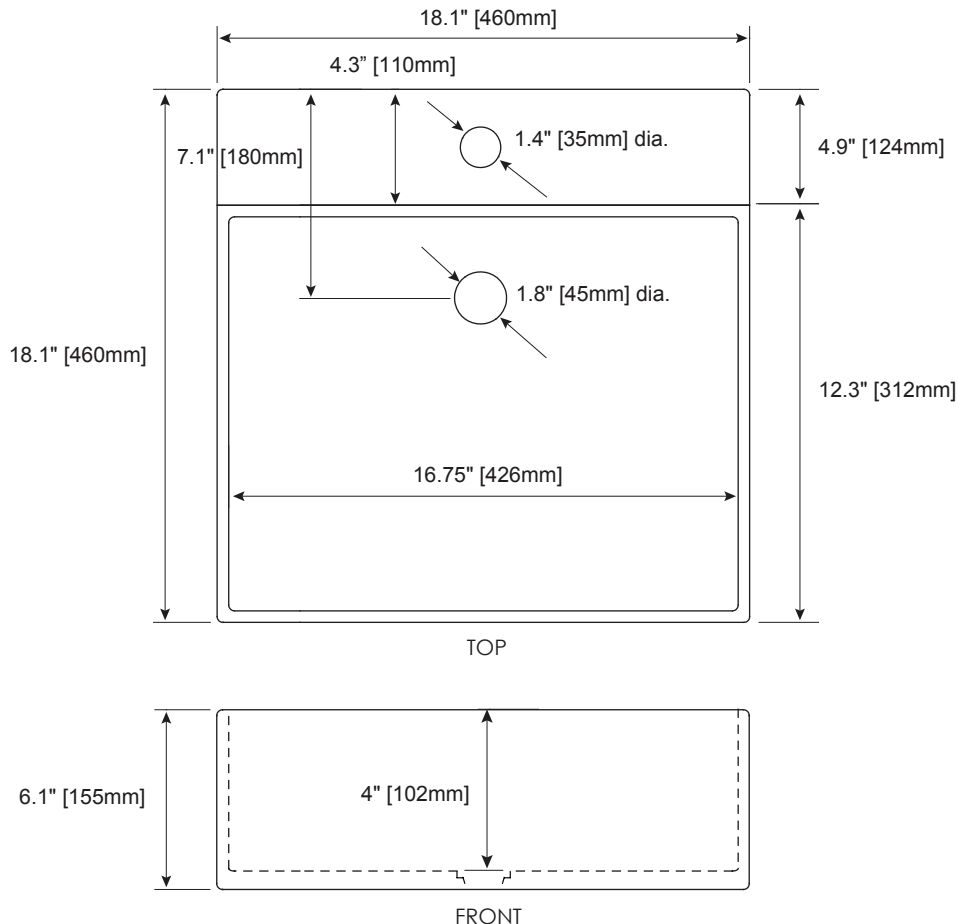

### NOMINAL DIMENSIONS

- 18.1" Width x 18.1" Depth x 6.1" Height

### PRODUCT DIAGRAM

\* Please note that all stated sizes are nominal and may vary slightly within the normal range of tolerances. Measurements were taken to outside edges.