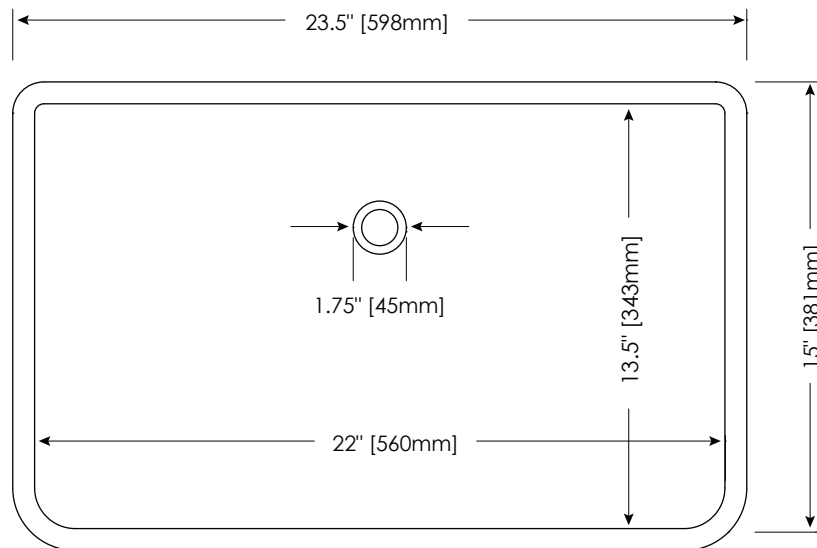

### NOMINAL DIMENSIONS

- 23 1/2" Width x 15" Depth x 5 1/8" Height

### SPECIFIED MODEL

MODEL	DESCRIPTION	COLORS / FINISHES
CVE237RC	23" Rectangular Vitreous China Vessel	<input type="checkbox"/> White

RECOMMENDED COMPONENTS		
UM100BN / CP	Ryvyr Umbrella Pop-up Drain without Overflow	<input type="checkbox"/> Brushed Nickel <input type="checkbox"/> Chrome

### PRODUCT DIAGRAM

TOP

SIDE