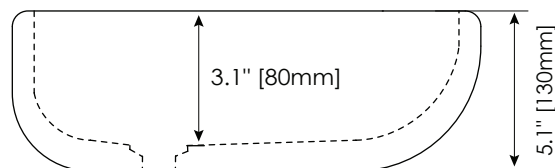

### NOMINAL DIMENSIONS

- 23 1/2" Width x 15" Depth x 5 1/8" Height

### SPECIFIED MODEL

MODEL	DESCRIPTION	COLORS / FINISHES
CVE237RC	23" Rectangular Vitreous China Vessel	<input type="checkbox"/> White

RECOMMENDED COMPONENTS		
UM100BN / CP	Ryvyr Umbrella Pop-up Drain without Overflow	<input type="checkbox"/> Brushed Nickel <input type="checkbox"/> Chrome

### PRODUCT DIAGRAM

TOP

SIDE