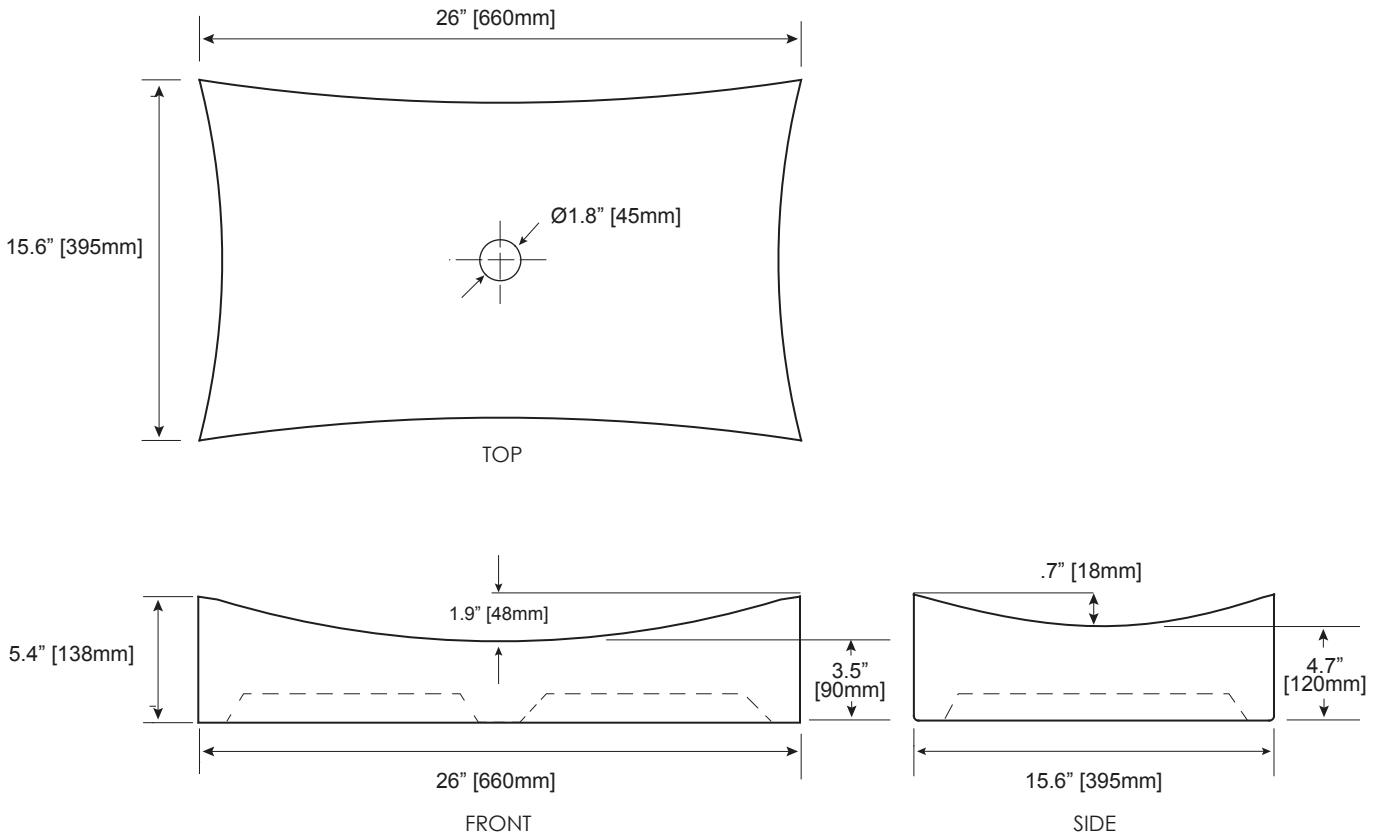

FEATURES

- Vessel application
- Vitreous china
- Sleek, contemporary design

COLORS / FINISHES

- WT: White

NOMINAL DIMENSIONS

- 26" Width x 15.6" Depth x 5.4" Height

SPECIFIED MODEL

MODEL	DESCRIPTION	COLORS / FINISHES
CVE262RC	Rectangular Vitreous China Vessel	<input type="checkbox"/> White

RECOMMENDED COMPONENTS		
UM100BN / CP	Ryvyr Umbrella Drain without Overflow	<input type="checkbox"/> Brushed Nickel <input type="checkbox"/> Chrome

PRODUCT DIAGRAM

* Please note that all stated sizes are nominal and may vary slightly within the normal range of tolerances. Measurements were taken to outside edges.