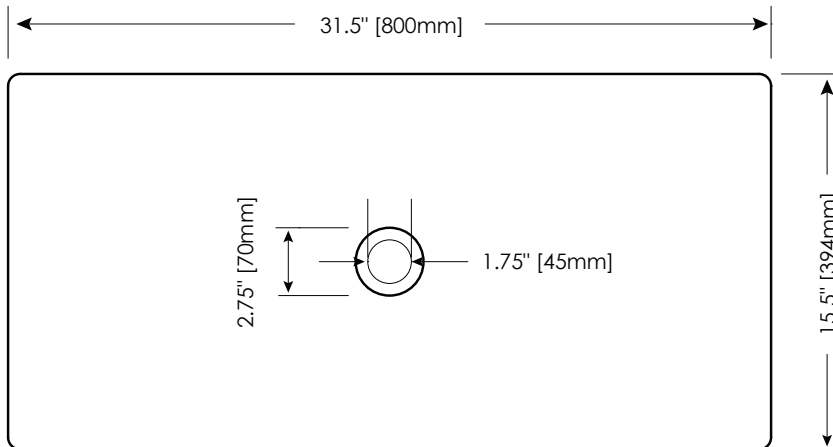

### NOMINAL DIMENSIONS

- 31 1/2" Width x 15 1/2" Depth x 5 1/2" Height

### PRODUCT DIAGRAM

TOP

BACK

SIDE

\* Please note that all stated sizes are nominal and may vary slightly within the normal range of tolerances. Measurements were taken to outside edges.