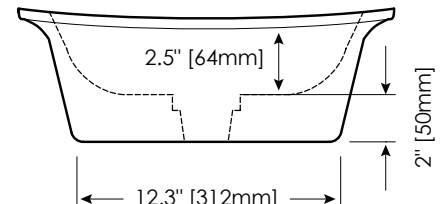

### NOMINAL DIMENSIONS

- 31 1/2" Width x 15 1/2" Depth x 5 1/2" Height

### SPECIFIED MODEL

MODEL	DESCRIPTION	COLORS / FINISHES
CVE3150RC	31" Rectangular Vitreous China Vessel	<input type="checkbox"/> White

RECOMMENDED COMPONENTS		
UM100BN / CP	Ryvyr Umbrella Pop-up Drain without Overflow	<input type="checkbox"/> Brushed Nickel <input type="checkbox"/> Chrome

### PRODUCT DIAGRAM

TOP

BACK

SIDE

\* Please note that all stated sizes are nominal and may vary slightly within the normal range of tolerances. Measurements were taken to outside edges.