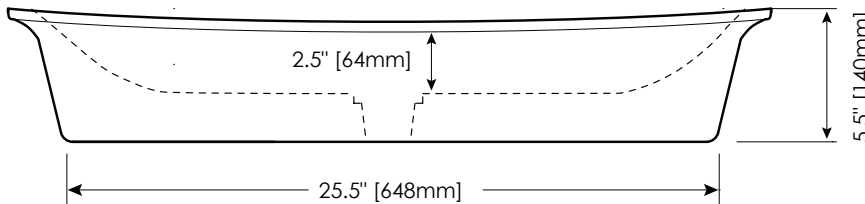

### NOMINAL DIMENSIONS

- 31 1/2" Width x 15 1/2" Depth x 5 1/2" Height

### SPECIFIED MODEL

MODEL	DESCRIPTION	COLORS / FINISHES
CVE3150RC	31" Rectangular Vitreous China Vessel	<input type="checkbox"/> White

RECOMMENDED COMPONENTS		
UM100BN / CP	Ryvyr Umbrella Pop-up Drain without Overflow	<input type="checkbox"/> Brushed Nickel <input type="checkbox"/> Chrome

### PRODUCT DIAGRAM

TOP

BACK

SIDE

\* Please note that all stated sizes are nominal and may vary slightly within the normal range of tolerances. Measurements were taken to outside edges.