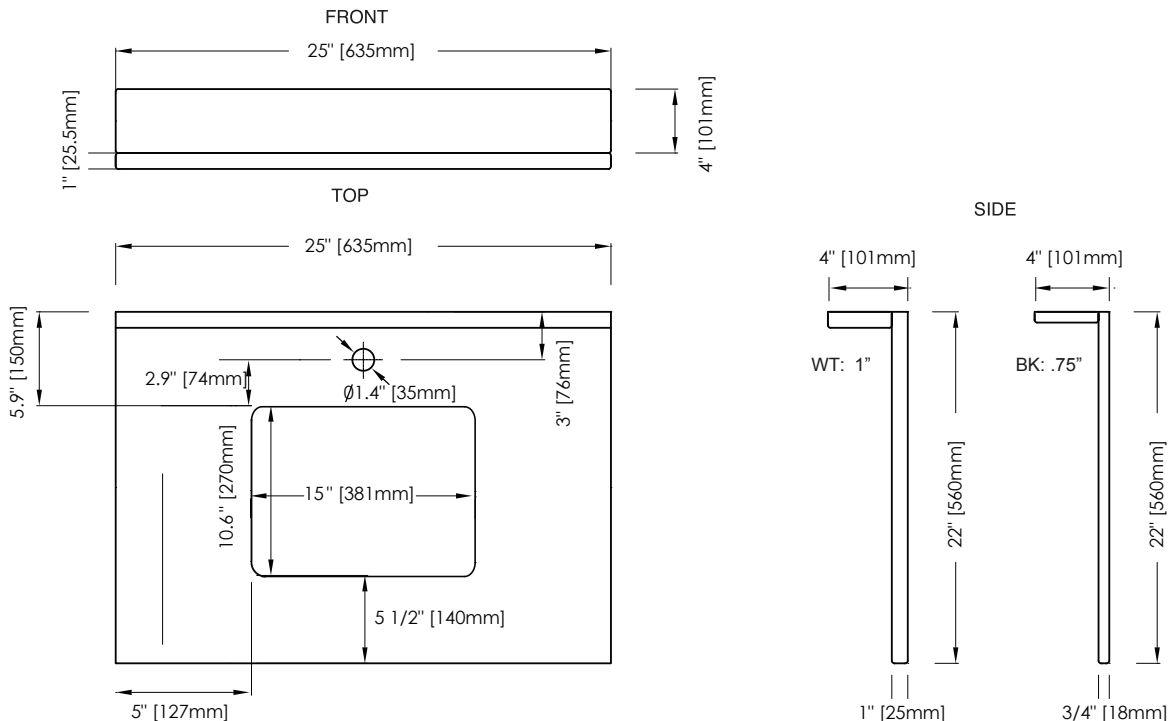

## FEATURES

- Natural Black Granite or White Carrara Marble
- Natural surface variations and markings
- Available in three standard sizes - 25", 31" and 37" sizes
- Top pre-cut for single-hole faucet and CUM183RWT rectangular undermount
- Backsplash included

## NOMINAL DIMENSIONS

- 25" Width x 22" Depth x .75" Thick - Black Granite
- 25" Width x 22" Depth x 1" Thick - White Carrara Marble

RECOMMENDED COMPONENTS		
CUM183RWT	18 5/16" Rectangular Undermount Sink	<input type="checkbox"/> White
UM110BN/CP	Ryvyr Umbrella Drain with Overflow	<input type="checkbox"/> Brushed Nickel <input type="checkbox"/> Chrome
GRSS210BK	Stone Side Splash	<input type="checkbox"/> Black Granite
MASS210WT	Stone Side Splash	<input type="checkbox"/> White Carrara Marble

## PRODUCT DIAGRAM

\* Please note that all stated sizes of Ryvyr's products are nominal and subject to variations of + or - 1/4 inch (wood, glass) and + or - 3/8 inch (stone, ceramic).