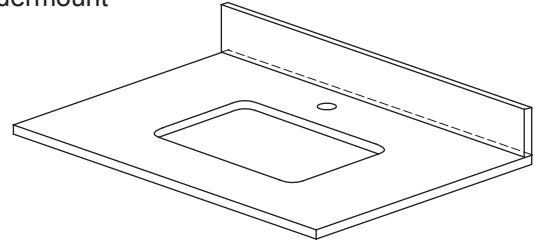

## FEATURES

- Natural Black Granite or White Carrara Marble
- Natural surface variations and markings
- Available in three standard sizes - 25", 31" and 37" sizes
- Top pre-cut for single-hole faucet and CUM183RWT rectangular undermount
- Backsplash included

## NOMINAL DIMENSIONS

- 25" Width x 22" Depth x .75" Thick - Black Granite
- 25" Width x 22" Depth x 1" Thick - White Carrara Marble

## PRODUCT DIAGRAM

\* Please note that all stated sizes of Ryvyr's products are nominal and subject to variations of + or - 1/4 inch (wood, glass) and + or - 3/8 inch (stone, ceramic).