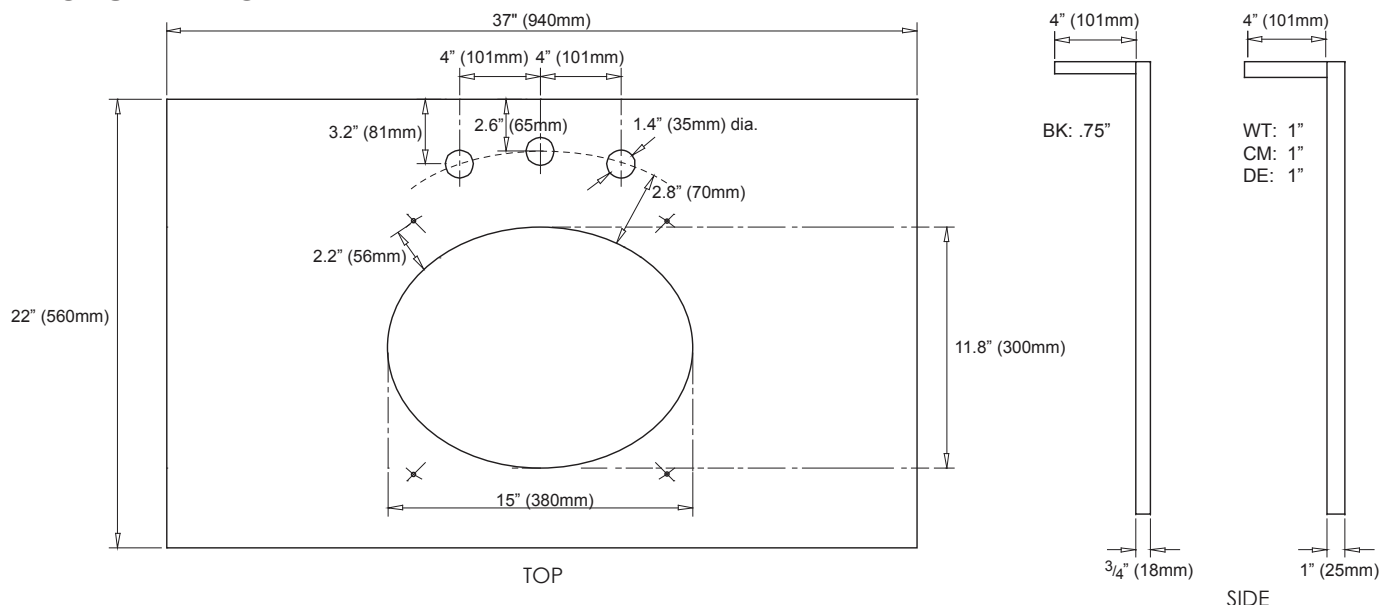

FEATURES

- Natural Black Granite, or Dark Emperador, Galala Beige or White Carrara Marble
- Natural surface variations and markings
- Available in five standard sizes - 25", 31", 37", 49" and 61" sizes
- Top pre-cut for 8" widespread faucet and Vitreous China undermount
- Backsplash included

COLORS / FINISHES

- BK: Black Granite
- CM: Galala Beige Marble
- DE: Dark Emperador Marble
- WT: White Carrara Marble

NOMINAL DIMENSIONS

- 37" Width x 22" Depth x .75" Thick (Black Granite Only)
- 37" Width x 22" Depth x 1" Thick

PRODUCT DIAGRAM

* Please note that all stated sizes of Ryvyr's products are nominal and subject to variations of + or - 1/4 inch (wood, glass) and + or - 3/8 inch (stone, ceramic).