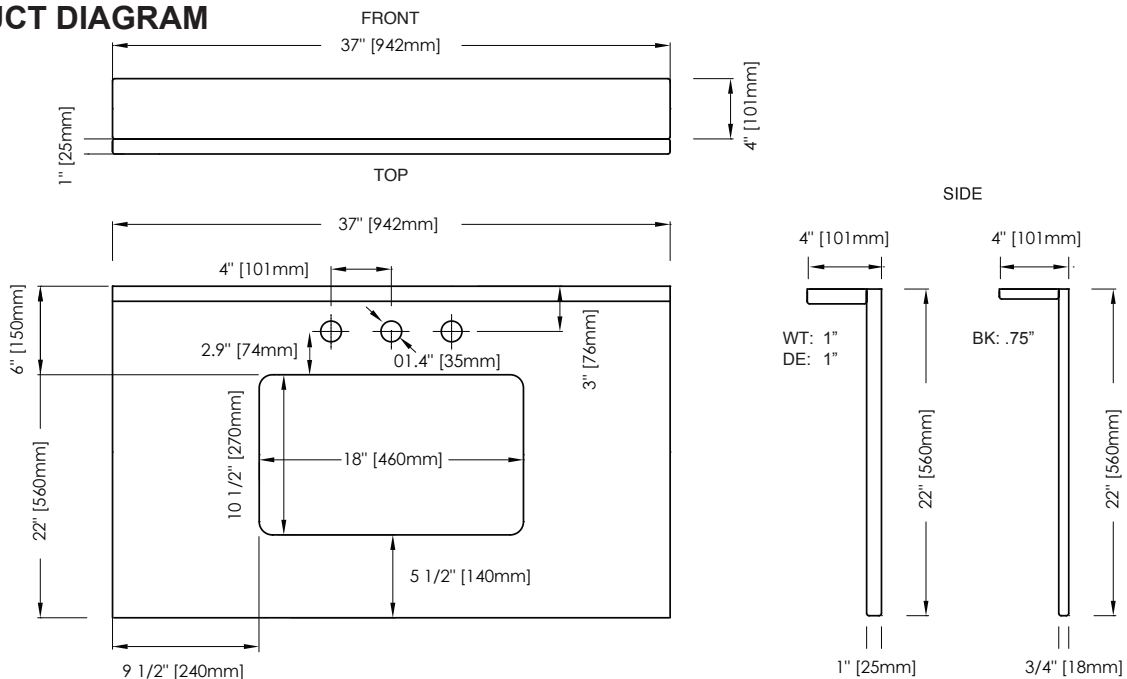

FEATURES

- Natural Black Granite, Dark Emperador Marble or White Carrara Marble
- Natural surface variations and markings
- Available in three standard sizes 25", 31" and 37" sizes
- Top pre-cut for 8" widespread faucet and CUM198RWT rectangular undermount
- Backsplash included

COLORS / FINISHES

- BK: Black Granite
- DE: Dark Emperador Marble
- WT: White Carrara Marble

NOMINAL DIMENSIONS

- 37" Width x 22" Depth x .75" Thick - Black Granite
- 37" Width x 22" Depth x 1" Thick - White Carrara Marble

RECOMMENDED COMPONENT		
CUM198RWT	21" Rectangular Undermount Sink	<input type="checkbox"/> White
UM110BN/CP	Ryvyr Umbrella Drain with Overflow	<input type="checkbox"/> Brushed Nickel <input type="checkbox"/> Chrome
GRSS210BK	Stone Side Splash	<input type="checkbox"/> Black Granite
MASS210DE	Stone Side Splash	<input type="checkbox"/> Dark Emperador Marble
MASS210WT	Stone Side Splash	<input type="checkbox"/> White Carrara Marble

PRODUCT DIAGRAM

* Please note that all stated sizes of Ryvyr's products are nominal and subject to variations of + or - 1/4 inch (wood, glass) and + or - 3/8 inch (stone, ceramic).