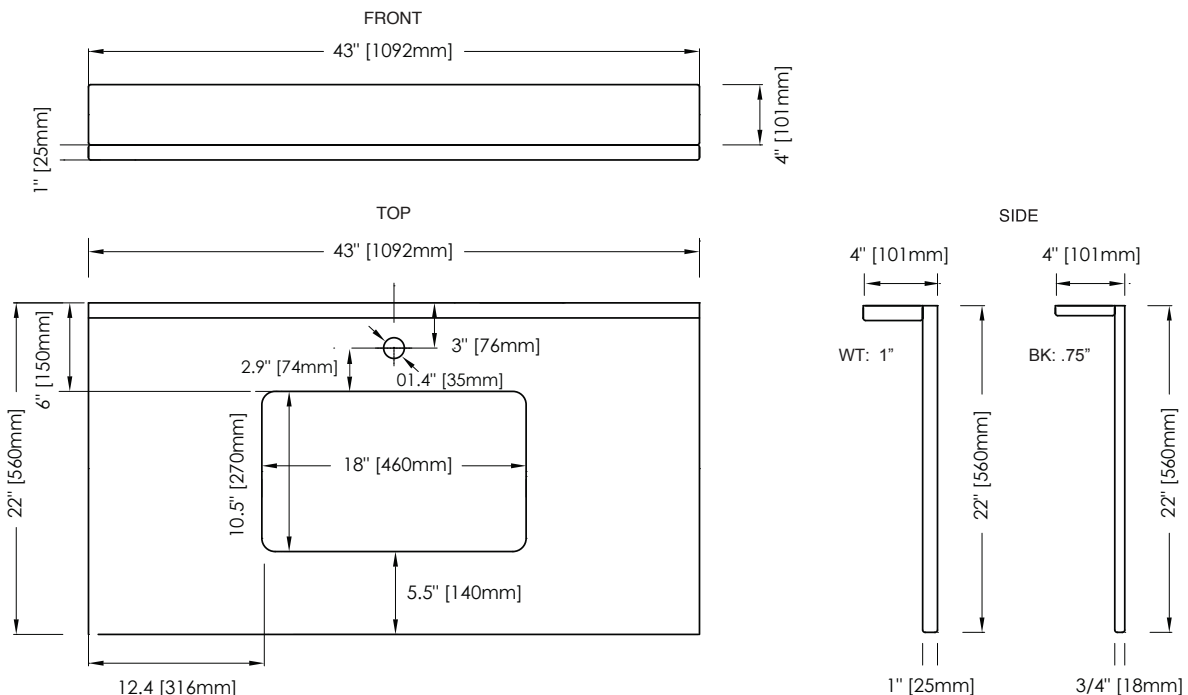

FEATURES

- Natural Black Granite or White Carrara Marble
- Natural surface variations and markings
- Pre-cut for single faucet hole
- Top pre-cut for CUM198RWT rectangular undermount
- Also available in 25", 31" and 37" sizes
- Backsplash included

COLORS / FINISHES

- BK: Black Granite
- WT: White Carrara Marble

NOMINAL DIMENSIONS

- 43" Width x 22" Depth x .75" Thick - Black Granite
- 43" Width x 22" Depth x 1" Thick - White Carrara Marble

SPECIFIED MODEL

PRODUCT DIAGRAM

* Please note that all stated sizes of Ryvyr's products are nominal and subject to variations of + or - 1/4 inch (wood, glass) and + or - 3/8 inch (stone, ceramic).