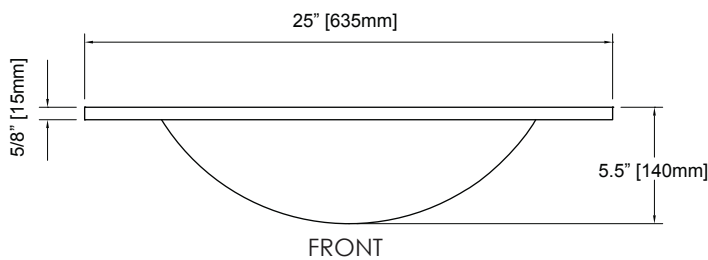

### FEATURES

- Depth, clarity and strength of tempered glass
- Available in 25", 31" and 37" sizes
- Top pre-cut for single hole faucet and standard drain outlet
- 4" High backsplash included

### NOMINAL DIMENSIONS

- 25" Width x 22" Depth

### PRODUCT DIAGRAM

\* Please note that all stated sizes are nominal and may vary slightly within the normal range of tolerances. Measurements were taken to outside edges.