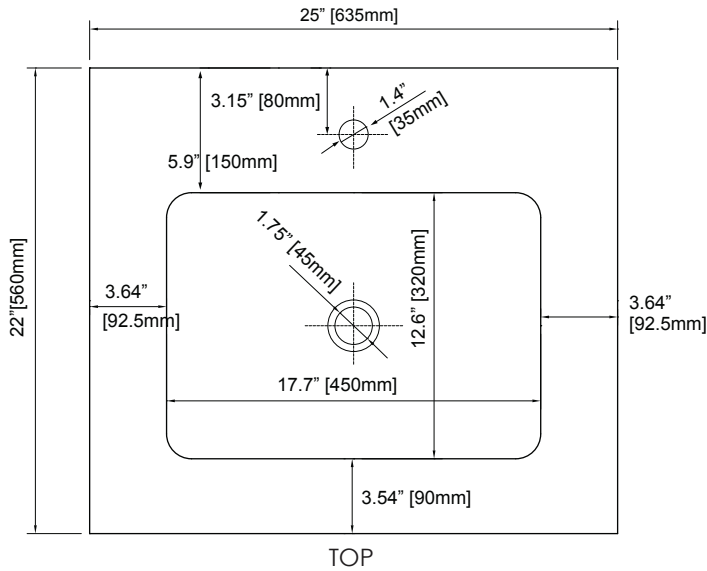

### FEATURES

- Depth, clarity and strength of tempered glass
- Available in 25", 31" and 37" sizes
- Top pre-cut for single hole faucet and standard drain outlet
- 4" High backsplash included

### NOMINAL DIMENSIONS

- 25" Width x 22" Depth

### PRODUCT DIAGRAM

\* Please note that all stated sizes are nominal and may vary slightly within the normal range of tolerances. Measurements were taken to outside edges.