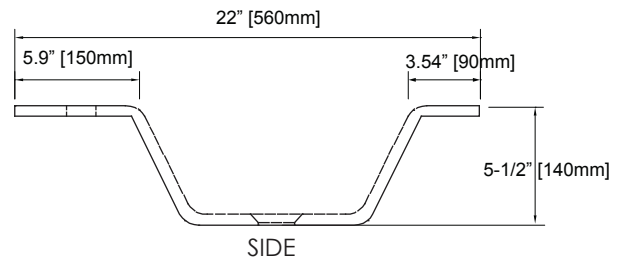

### FEATURES

- Depth, clarity and strength of tempered glass
- Available in 25", 31" and 37" sizes
- Top pre-cut for single hole faucet and standard drain outlet
- 4" High backsplash included

### NOMINAL DIMENSIONS

- 25" Width x 22" Depth

### PRODUCT DIAGRAM

\* Please note that all stated sizes are nominal and may vary slightly within the normal range of tolerances. Measurements were taken to outside edges.