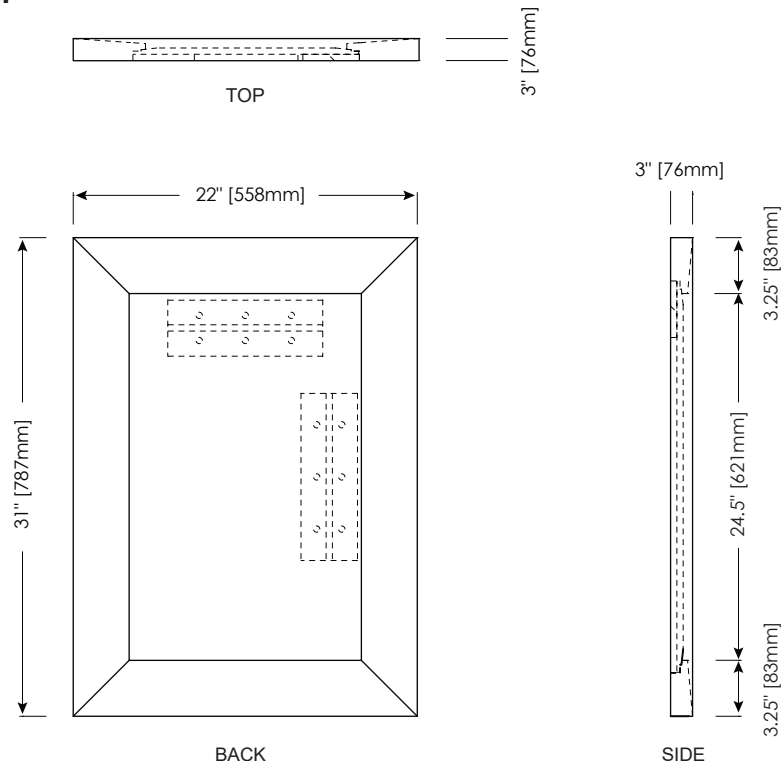

FEATURES

- Elegant frame complements the Aras vanity
- Easily hangs using wall cleats
- Hang vertically or horizontally
- Wood construction

COLORS / FINISHES

- MBK: Black
- MDG: Dove Grey

NOMINAL DIMENSIONS

- 22" Width x 3" Depth x 31" Height

SPECIFIED MODEL

MODEL	DESCRIPTION	COLORS / FINISHES
M-ARAS-22MBK M-ARAS-22MDG	20" ARAS Mirror	<input type="checkbox"/> Black <input type="checkbox"/> Dove Grey

RECOMMENDED COMPONENTS			
V-ARAS-60MBK/MDG	60cm ARAS Vanity	<input type="checkbox"/> Black	<input type="checkbox"/> Dove Grey
V-ARAS-80MBK/MDG	80cm ARAS Vanity	<input type="checkbox"/> Black	<input type="checkbox"/> Dove Grey
VANITY TOP	60cm or 80cm Metric-sized Vanity Top		
Drain Kit	Ryvyr Umbrella Drain	<input type="checkbox"/> Brushed Nickel	<input type="checkbox"/> Chrome

PRODUCT DIAGRAM

* Please note that all stated sizes are nominal and may vary slightly within the normal range of tolerances. Measurements were taken to outside edges.