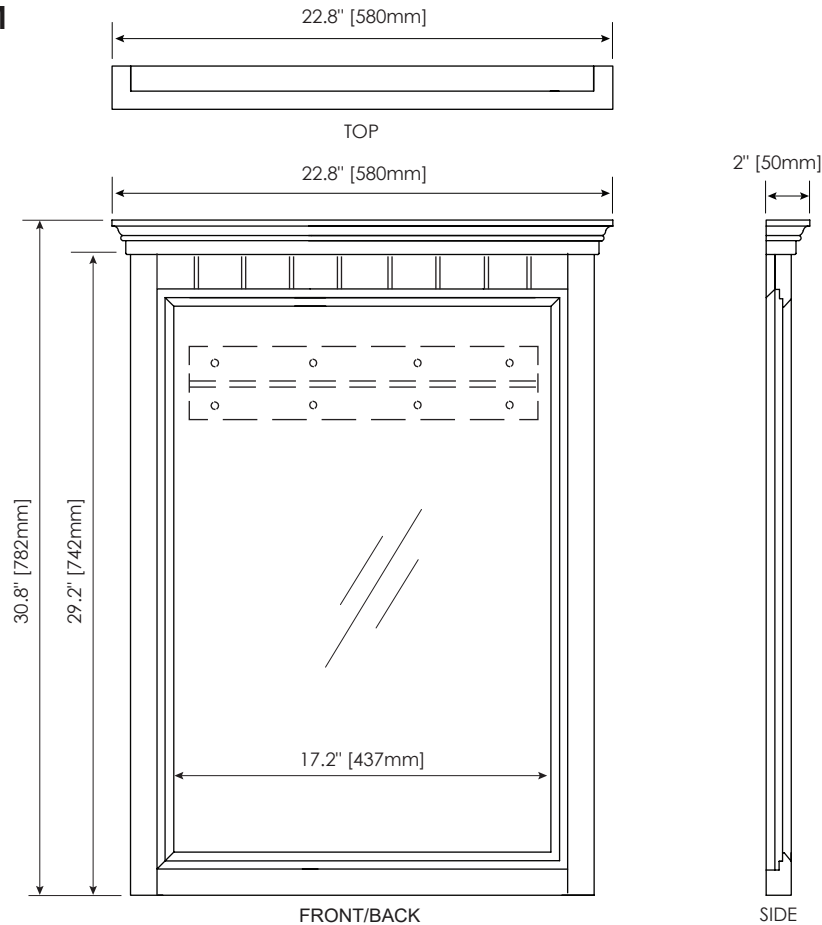

### NOMINAL DIMENSIONS

- 22.8" Width x 2" Depth x 30.8" Height

### SPECIFIED MODEL

MODEL	DESCRIPTION	COLORS / FINISHES
M-DANUBE-24WT	22.8" DANUBE Mirror	□ White

RECOMMENDED COMPONENTS		
V-DANUBE-24WT	24" DANUBE Vanity	□ White
Vanity Top	25" Standard Vanity Top	
Drain Kit	Ryvyr Umbrella Drain	□ Brushed Nickel □ Chrome

### PRODUCT DIAGRAM

\* Please note that all stated sizes are nominal and may vary slightly within the normal range of tolerances. Measurements were taken to outside edges.