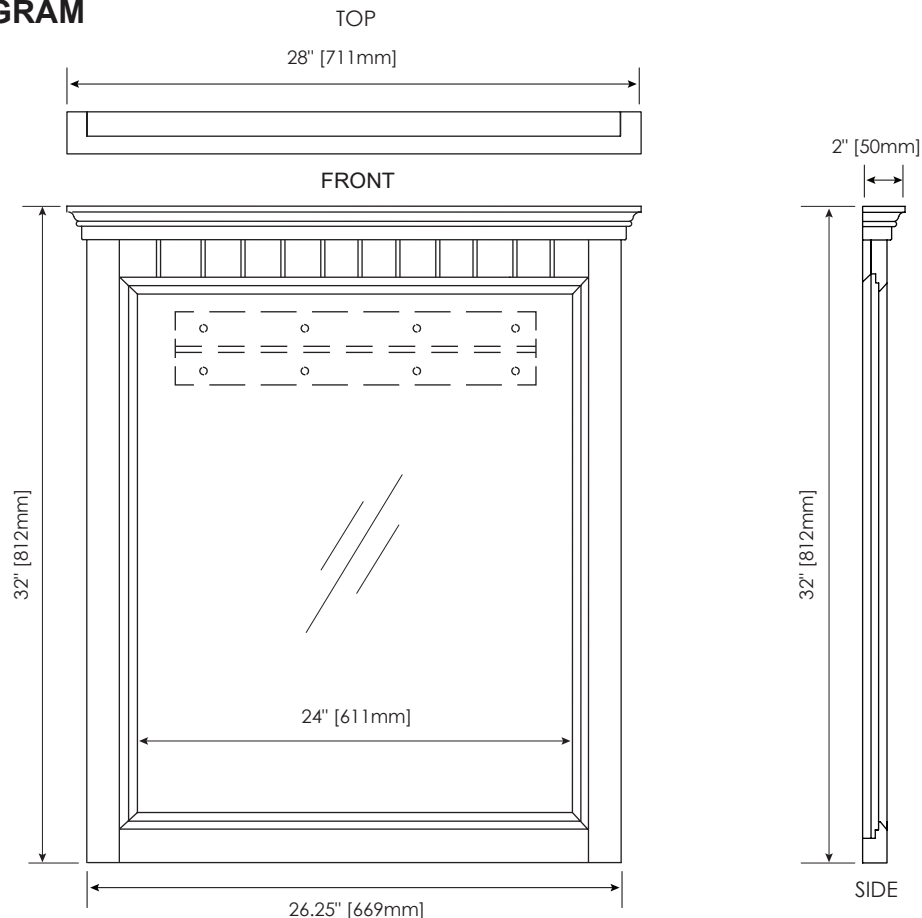

FEATURES

- Timeless design featuring beaded panel
- Solid poplar construction with a cool, white finish
- Beveled glass
- Hangs easily using cleats
- Complemented by matching Danube vanities

COLORS / FINISHES

- WT: White

NOMINAL DIMENSIONS

- 28" Width x 2" Depth x 32" Height

SPECIFIED MODEL

MODEL	DESCRIPTION	COLORS / FINISHES
M-DANUBE-30WT	28" DANUBE Mirror	□ White

RECOMMENDED COMPONENTS		
V-DANUBE-30WT	30" DANUBE Vanity	□ White
Vanity Top	31" Standard Vanity Top	
Drain Kit	Ryvyr Umbrella Drain	□ Brushed Nickel □ Chrome

PRODUCT DIAGRAM

* Please note that all stated sizes are nominal and may vary slightly within the normal range of tolerances. Measurements were taken to outside edges.