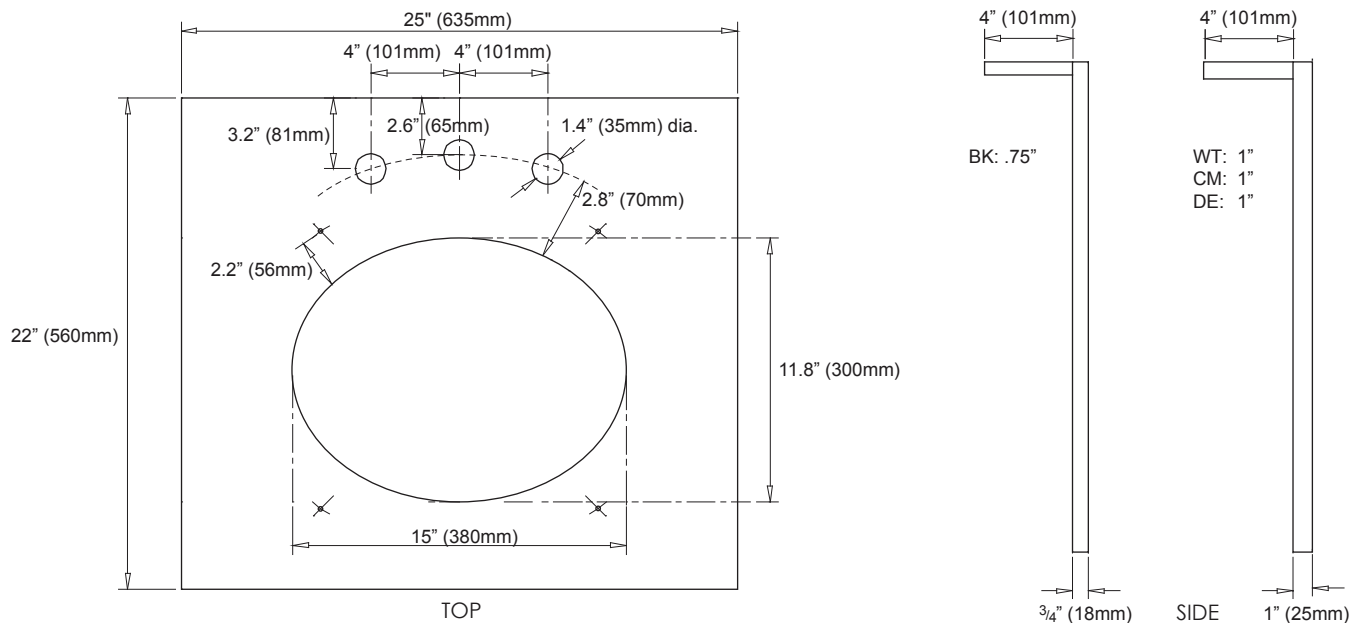

FEATURES

- Natural Black Granite, or Dark Emperador, Galala Beige or White Carrara Marble
- Natural surface variations and markings
- Available in five standard sizes - 25", 31", 37", 49" and 61" sizes
- Top pre-cut for 8" widespread faucet and Vitreous China undermount
- Backsplash included

COLORS / FINISHES

- BK: Black Granite
- CM: Galala Beige Marble
- DE: Dark Emperador Marble
- WT: White Carrara Marble

NOMINAL DIMENSIONS

- 25" Width x 22" Depth x .75" Thick (Black Granite Only)
- 25" Width x 22" Depth x 1" Thick

PRODUCT DIAGRAM

* Please note that all stated sizes of Ryvyr's products are nominal and subject to variations of + or - 1/4 inch (wood, glass) and + or - 3/8 inch (stone, ceramic).