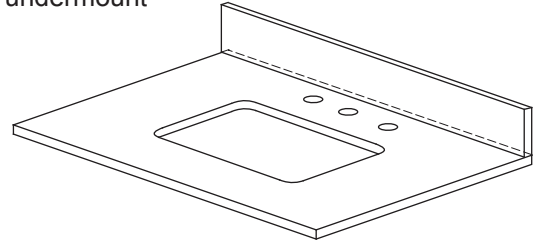

FEATURES

- Natural Black Granite, Dark Emperador Marble, or White Carrara Marble
- Natural surface variations and markings
- Available in three standard sizes - 25", 31" and 37" sizes
- Top pre-cut for 8" widespread faucet and CUM183RWT rectangular undermount
- Backsplash included

COLORS / FINISHES

- BK: Black Granite
- DE: Dark Emperador Marble
- WT: White Carrara Marble

NOMINAL DIMENSIONS

- 25" Width x 22" Depth x .75" Thick - Black Granite
- 25" Width x 22" Depth x 1" Thick - White Carrara Marble

PRODUCT DIAGRAM

* Please note that all stated sizes of Ryvyr's products are nominal and subject to variations of + or - 1/4 inch (wood, glass) and + or - 3/8 inch (stone, ceramic).