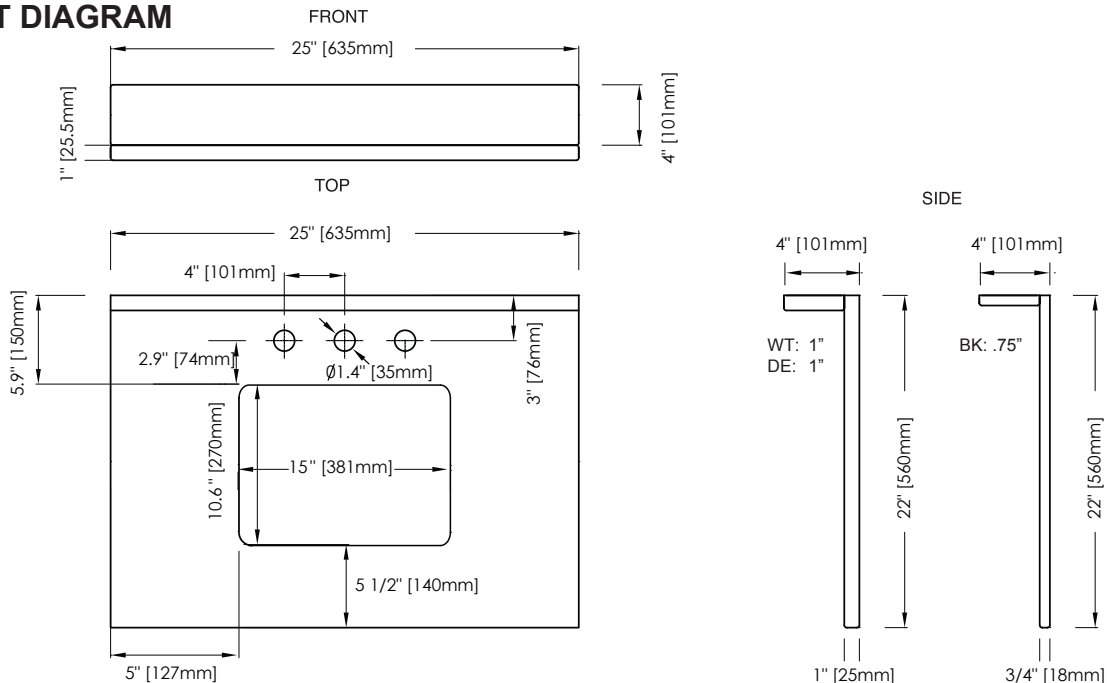

FEATURES

- Natural Black Granite, Dark Emperador Marble, or White Carrara Marble
- Natural surface variations and markings
- Available in three standard sizes - 25", 31" and 37" sizes
- Top pre-cut for 8" widespread faucet and CUM183RWT rectangular undermount
- Backsplash included

COLORS / FINISHES

- BK: Black Granite
- DE: Dark Emperador Marble
- WT: White Carrara Marble

NOMINAL DIMENSIONS

- 25" Width x 22" Depth x .75" Thick - Black Granite
- 25" Width x 22" Depth x 1" Thick - White Carrara Marble

RECOMMENDED COMPONENTS		
CUM183RWT	18 5/16" Rectangular Undermount Sink	<input type="checkbox"/> White
UM110BN/CP	Ryvyr Umbrella Drain with Overflow	<input type="checkbox"/> Brushed Nickel <input type="checkbox"/> Chrome
GRSS210BK	Stone Side Splash	<input type="checkbox"/> Black Granite
MASS210DE	Stone Side Splash	<input type="checkbox"/> Dark Emperador Marble
MASS210WT	Stone Side Splash	<input type="checkbox"/> White Carrara Marble

PRODUCT DIAGRAM

* Please note that all stated sizes of Ryvyr's products are nominal and subject to variations of + or - 1/4 inch (wood, glass) and + or - 3/8 inch (stone, ceramic).